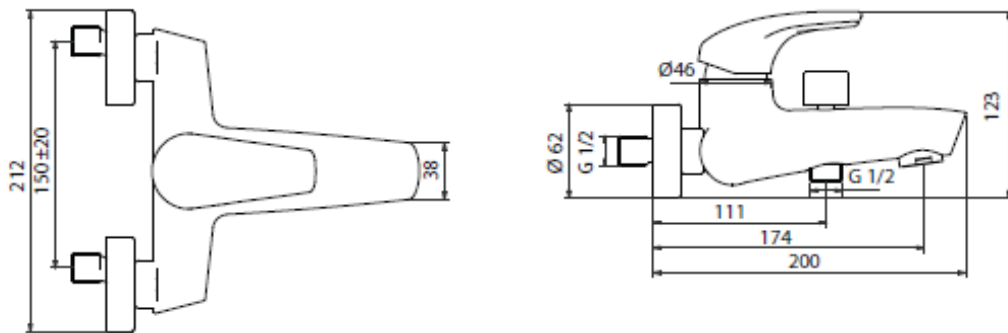

SPECIFICATION SHEET - fittings

BRAND:		Product Photo:
ORIGIN:	Italy	
SERIES:	GIRASOLE	
PRODUCT DESCRIPTION:	Exposed bath/shower mixer with handshower set	
MODEL No.	8E 150	
FINISH/COLOUR:	Chrome	
DIMENSIONS:	174mm spout projection 200mm L x 212mm W x 123mm H	
OPTIONAL MATCHING PARTS:		

Technical Informations:

REMINDER:	Pipe flushing must be done before faucets are installed. Failure to do so voids the warranty.
	Do not use cleaners containing abrasive cleansers, ammonia, bleach, acids, waxes, alcohol, solvents or other products not recommended for chrome.
	All information is for reference only, installation shall always be based on the actual product delivered.