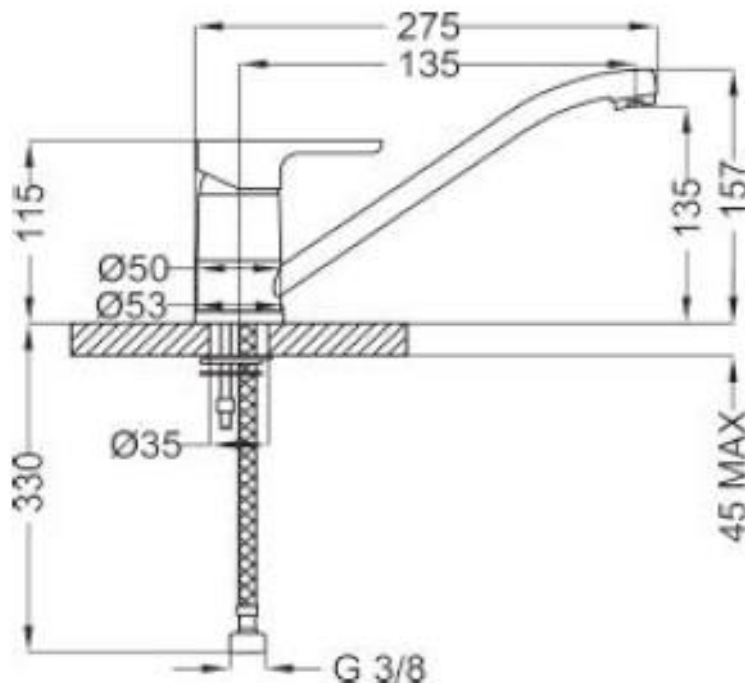

SPECIFICATION SHEET - fittings

BRAND:		Product Photo:
ORIGIN:	Italy	
SERIES:	GOODLIFE	
PRODUCT DESCRIPTION:	Single lever sink mixer, low spout, with 3/8" connection hoses	
MODEL No.	86541	
FINISH/COLOUR:	Chrome	
DIMENSIONS:	275mm L x 157mm H	
OPTIONAL MATCHING PARTS:	2x angle valve 1/2"x3/8" (no nuts)	

Technical Informations:

REMINDER:	Pipe flushing must be done before faucets are installed. Failure to do so voids the warranty. Do not use cleaners containing abrasive cleansers, ammonia, bleach, acids, waxes, alcohol, solvents or other products not recommended for chrome. All information is for reference only, installation shall always be based on the actual product delivered.