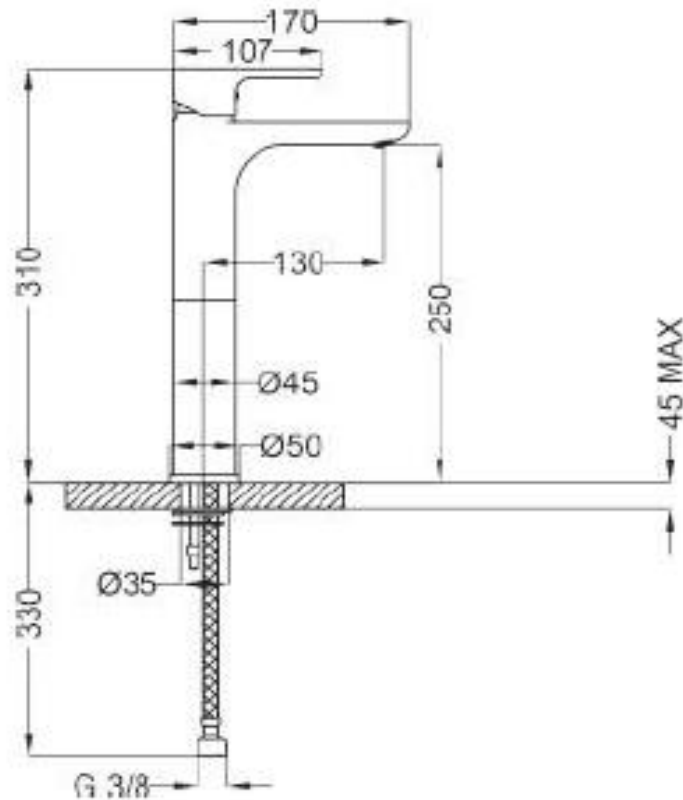

SPECIFICATION SHEET - fittings

BRAND:		Product Photo:
ORIGIN:	Italy	
SERIES:	GOODLIFE	
PRODUCT DESCRIPTION:	Single lever tall basin mixer for washbowl, with 1 ¼" push type pop-up with 3/8" connection hoses	
MODEL No.	86341	
FINISH/COLOUR:	Chrome	
DIMENSIONS:	170mm L x 310mm H 130mm spout projection	
OPTIONAL MATCHING PARTS:	2x angle valve 1/2"x3/8" (no nuts) 1x basin waste trap	

Technical Informations:

REMINDER:	Pipe flushing must be done before faucets are installed. Failure to do so voids the warranty. Do not use cleaners containing abrasive cleansers, ammonia, bleach, acids, waxes, alcohol, solvents or other products not recommended for chrome. All information is for reference only, installation shall always be based on the actual product delivered.