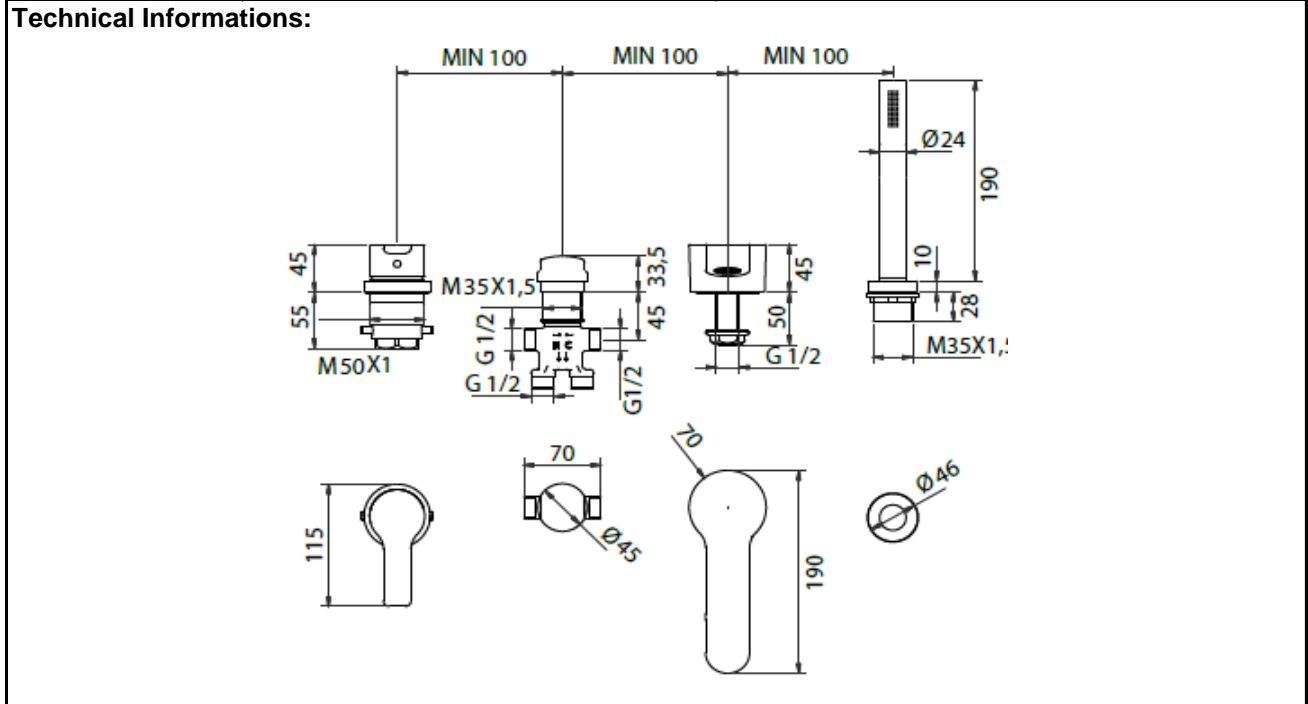

SPECIFICATION SHEET - fittings

BRAND:		Product Photo: 
ORIGIN:	Italy	
SERIES:	GOODLIFE	
PRODUCT DESCRIPTION:	4hole deck mounted tub mixer	
MODEL No.	86154	
FINISH/COLOUR:	Chrome	
DIMENSIONS:	190mm length	
OPTIONAL MATCHING PARTS:		