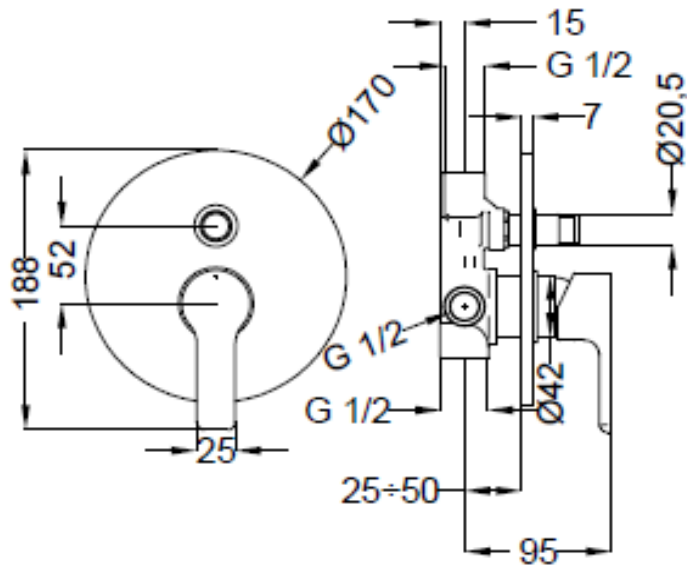

SPECIFICATION SHEET - fittings

BRAND:		Product Photo:
ORIGIN:	Italy	
SERIES:	GOODLIFE	
PRODUCT DESCRIPTION:	Built-in single lever bath/shower mixer with diverter (round plate)	
MODEL No.	86010	
FINISH/COLOUR:	Chrome	
DIMENSIONS:		
OPTIONAL MATCHING PARTS:	Bath spout and or showers	

Technical Informations:

REMINDER:	Pipe flushing must be done before faucets are installed. Failure to do so voids the warranty. Do not use cleaners containing abrasive cleansers, ammonia, bleach, acids, waxes, alcohol, solvents or other products not recommended for chrome. All information is for reference only, installation shall always be based on the actual product delivered.