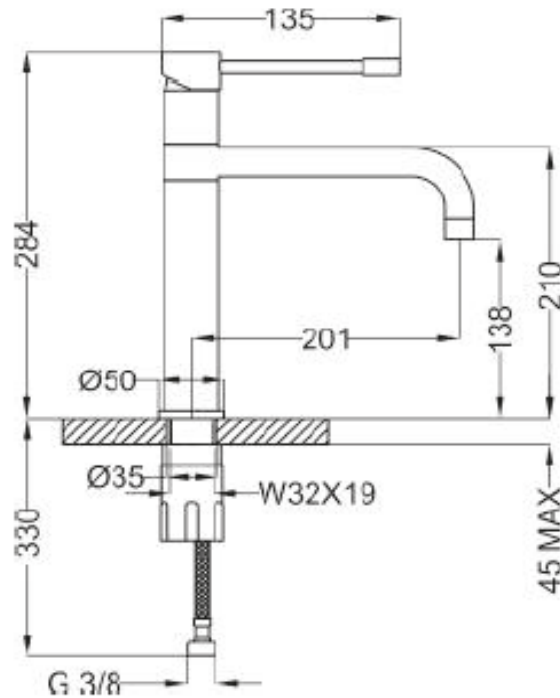

SPECIFICATION SHEET - fittings

BRAND:		Product Photo:
ORIGIN:	Italy	
SERIES:	JABIL	
PRODUCT DESCRIPTION:	Single lever sink mixer high spout, with 3/8" connection hoses	
MODEL No.	73541	
FINISH/COLOUR:	Chrome	
DIMENSIONS:	284mm H 201mm spout projection	
OPTIONAL MATCHING PARTS:	2x angle valve 1/2"x3/8" (no nuts)	

Technical Informations:

REMINDER:	Pipe flushing must be done before faucets are installed. Failure to do so voids the warranty. Do not use cleaners containing abrasive cleansers, ammonia, bleach, acids, waxes, alcohol, solvents or other products not recommended for chrome. All information is for reference only, installation shall always be based on the actual product delivered.