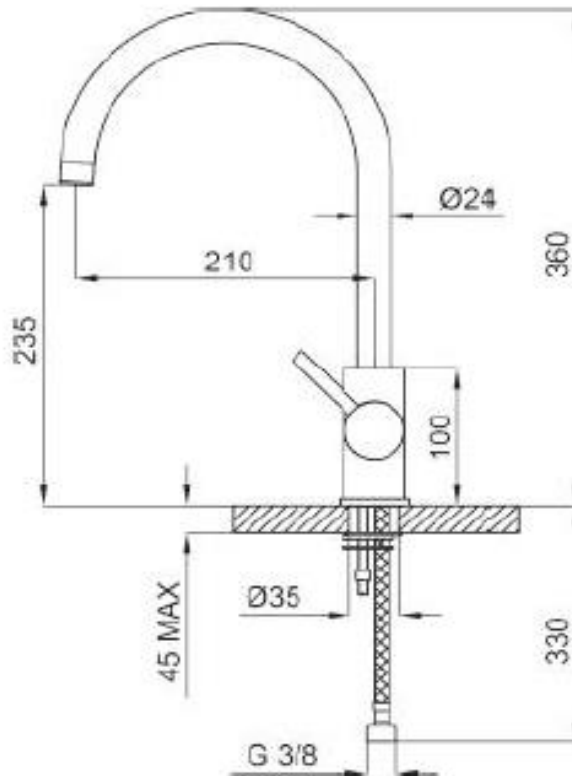

SPECIFICATION SHEET - fittings

BRAND:		Product Photo:
ORIGIN:	Italy	
SERIES:	JABIL	
PRODUCT DESCRIPTION:	Single lever sink mixer, with 3/8" connection hoses	
MODEL No.	73527	
FINISH/COLOUR:	Chrome	
DIMENSIONS:	210mm spout projection	
OPTIONAL MATCHING PARTS:	2x angle valve 1/2"x3/8" (no nuts)	

Technical Informations:

REMINDER:	Pipe flushing must be done before faucets are installed. Failure to do so voids the warranty.
	Do not use cleaners containing abrasive cleansers, ammonia, bleach, acids, waxes, alcohol, solvents or other products not recommended for chrome.
	All information is for reference only, installation shall always be based on the actual product delivered.