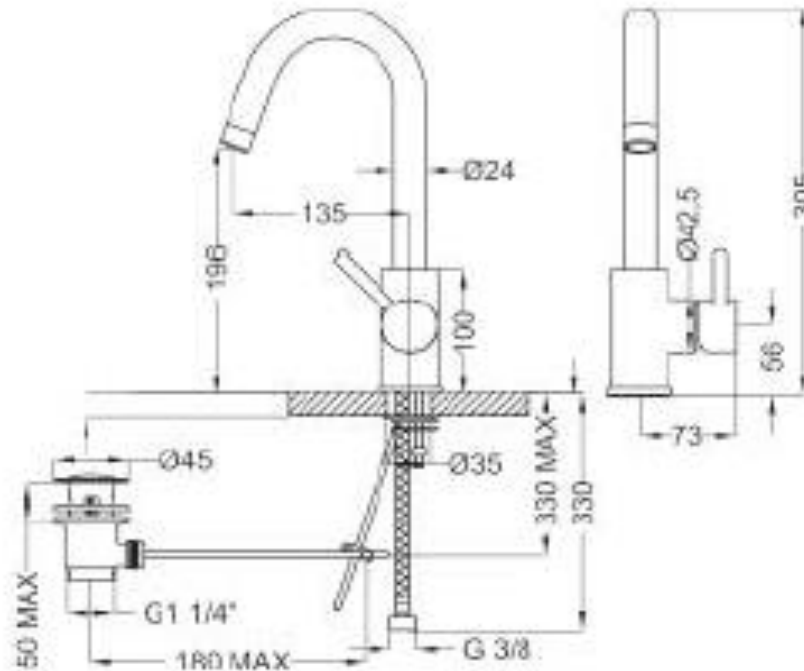

SPECIFICATION SHEET - fittings

BRAND:		Product Photo:
ORIGIN:	Italy	
SERIES:	JABIL	
PRODUCT DESCRIPTION:	Single lever high spout Basin mixer 205mm, with 1/4" push type pop-up, with 3/8" connection hoses	
MODEL No.	73327	
FINISH/COLOUR:	Chrome	
DIMENSIONS:	305mm H 135mm spout projection	
OPTIONAL MATCHING PARTS:	2x angle valve 1/2"x3/8" (no nuts) 1x basin waste trap	

Technical Informations:

REMINDER:	Pipe flushing must be done before faucets are installed. Failure to do so voids the warranty. Do not use cleaners containing abrasive cleansers, ammonia, bleach, acids, waxes, alcohol, solvents or other products not recommended for chrome. All information is for reference only, installation shall always be based on the actual product delivered.