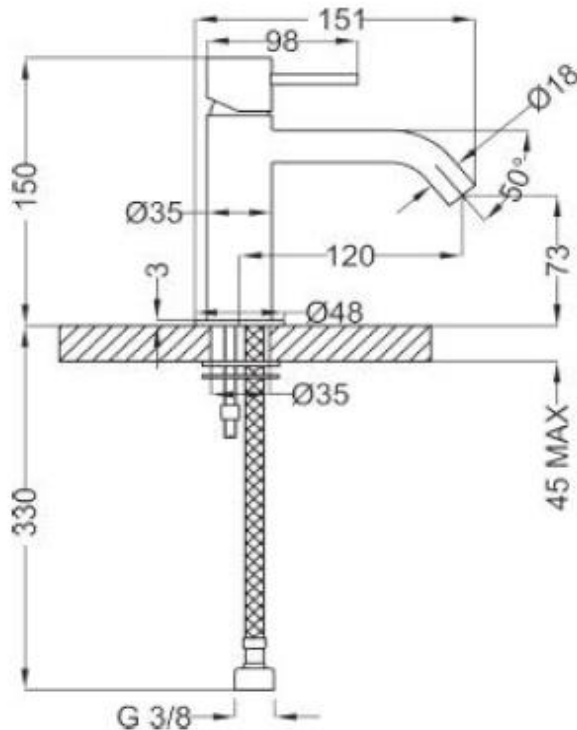

SPECIFICATION SHEET - fittings

BRAND:		Product Photo:
ORIGIN:	Italy	
SERIES:	JABIL	
PRODUCT DESCRIPTION:	Single lever Basin mixer 73mm with 1¼" push type pop-up, with 3/8" connection hoses	
MODEL No.	73305	
FINISH/COLOUR:	Chrome	
DIMENSIONS:	151mm L x 150mm H 120mm spout projection	
OPTIONAL MATCHING PARTS:	2x angle valve 1/2"x3/8" (no nuts) 1x basin waste trap	

Technical Informations:

REMINDER:	Pipe flushing must be done before faucets are installed. Failure to do so voids the warranty.
	Do not use cleaners containing abrasive cleansers, ammonia, bleach, acids, waxes, alcohol, solvents or other products not recommended for chrome.
	All information is for reference only, installation shall always be based on the actual product delivered.