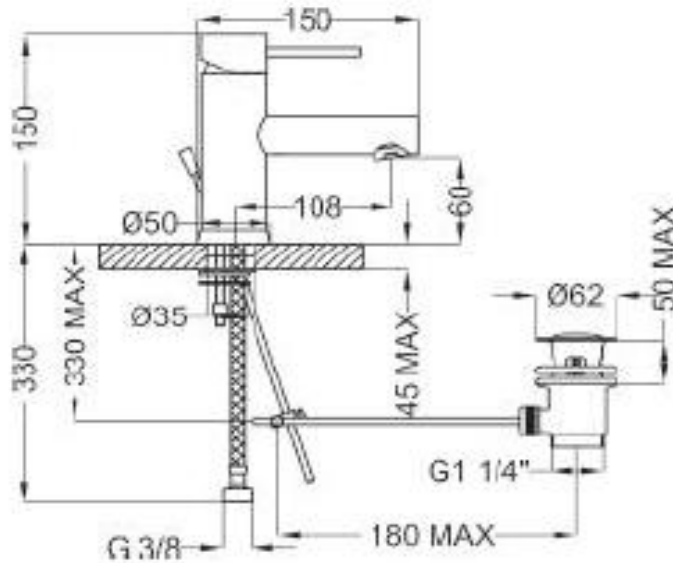

SPECIFICATION SHEET - fittings

BRAND:		Product Photo:
ORIGIN:	Italy	
SERIES:	JABIL	
PRODUCT DESCRIPTION:	Single lever Basin mixer with 1 ¼" pull type pop-up, with 3/8" connection hoses	
MODEL No.	73301	
FINISH/COLOUR:	Chrome	
DIMENSIONS:	150mm L x 150mm H 108mm spout projection	
OPTIONAL MATCHING PARTS:	2x angle valve 1/2"x3/8" (no nuts) 1x basin waste trap	

Technical Informations:

REMINDER:	Pipe flushing must be done before faucets are installed. Failure to do so voids the warranty. Do not use cleaners containing abrasive cleansers, ammonia, bleach, acids, waxes, alcohol, solvents or other products not recommended for chrome. All information is for reference only, installation shall always be based on the actual product delivered.