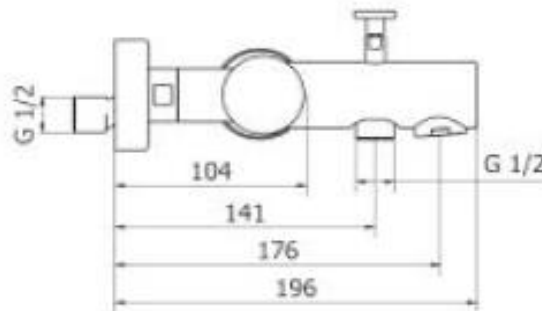

SPECIFICATION SHEET - fittings

BRAND:		Product Photo:
ORIGIN:	Italy	
SERIES:	JABIL	
PRODUCT DESCRIPTION:	Exposed single lever bath/shower mixer with handshower set	
MODEL No.	73170	
FINISH/COLOUR:	Chrome	
DIMENSIONS:	196mm L x 264mm W 176mm spout projection	
OPTIONAL MATCHING PARTS:		

Technical Informations:

REMINDER:	Pipe flushing must be done before faucets are installed. Failure to do so voids the warranty. Do not use cleaners containing abrasive cleansers, ammonia, bleach, acids, waxes, alcohol, solvents or other products not recommended for chrome. All information is for reference only, installation shall always be based on the actual product delivered.