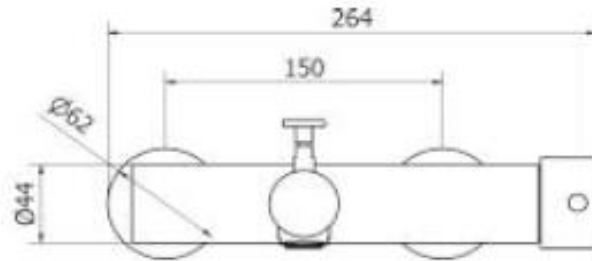

SPECIFICATION SHEET - fittings

BRAND:		Product Photo:
ORIGIN:	Italy	
SERIES:	JABIL	
PRODUCT DESCRIPTION:	Exposed single lever bath/shower mixer with handshower set	
MODEL No.	73170	
FINISH/COLOUR:	Chrome	
DIMENSIONS:	196mm L x 264mm W 176mm spout projection	
OPTIONAL MATCHING PARTS:		

Technical Informations:

REMINDER:	Pipe flushing must be done before faucets are installed. Failure to do so voids the warranty. Do not use cleaners containing abrasive cleansers, ammonia, bleach, acids, waxes, alcohol, solvents or other products not recommended for chrome. All information is for reference only, installation shall always be based on the actual product delivered.