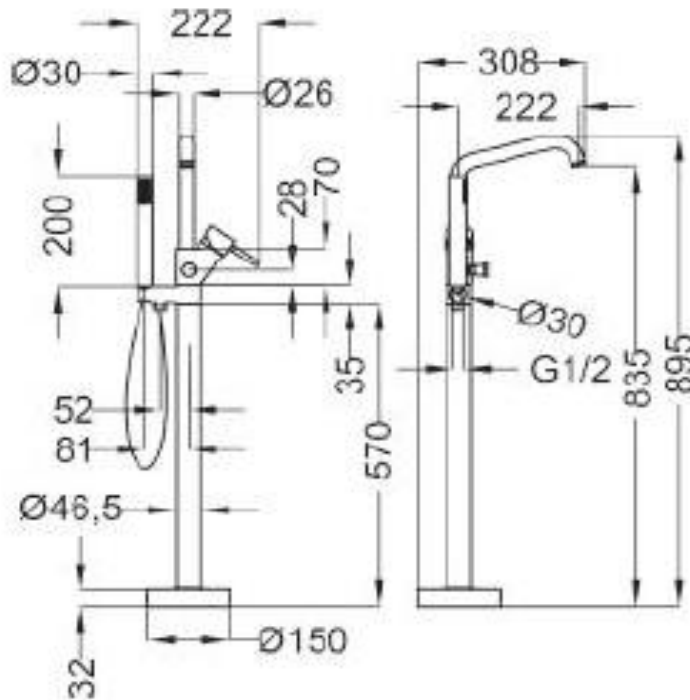

SPECIFICATION SHEET - fittings

BRAND:		Product Photo:
ORIGIN:	Italy	
SERIES:	JABIL	
PRODUCT DESCRIPTION:	Floor mounted single lever bath/shower mixer with filler & handshower set	
MODEL No.	73155	
FINISH/COLOUR:	Chrome	
DIMENSIONS:	222mm spout projection	
OPTIONAL MATCHING PARTS:		

Technical Informations:

REMINDER:	Pipe flushing must be done before faucets are installed. Failure to do so voids the warranty. Do not use cleaners containing abrasive cleansers, ammonia, bleach, acids, waxes, alcohol, solvents or other products not recommended for chrome. All information is for reference only, installation shall always be based on the actual product delivered.