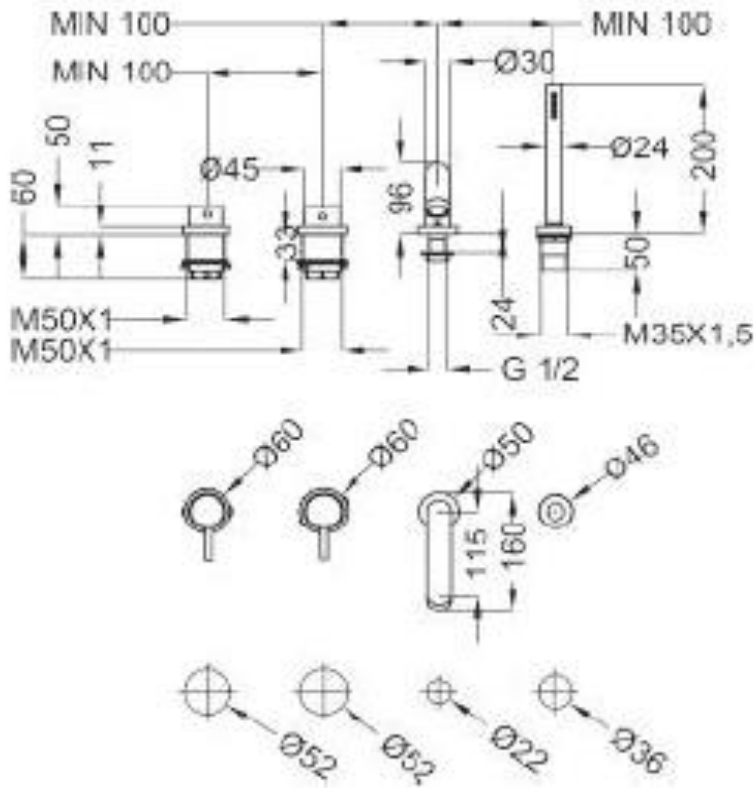

SPECIFICATION SHEET - fittings

BRAND:		Product Photo:
ORIGIN:	Italy	
SERIES:	JABIL	
PRODUCT DESCRIPTION:	4hole deck mounted tub mixer with extractable handshower	
MODEL No.	73154	
FINISH/COLOUR:	Chrome	
DIMENSIONS:	160mm L 115mm spout projection	
OPTIONAL MATCHING PARTS:		

Technical Informations:

REMINDER:	Pipe flushing must be done before faucets are installed. Failure to do so voids the warranty. Do not use cleaners containing abrasive cleansers, ammonia, bleach, acids, waxes, alcohol, solvents or other products not recommended for chrome. All information is for reference only, installation shall always be based on the actual product delivered.