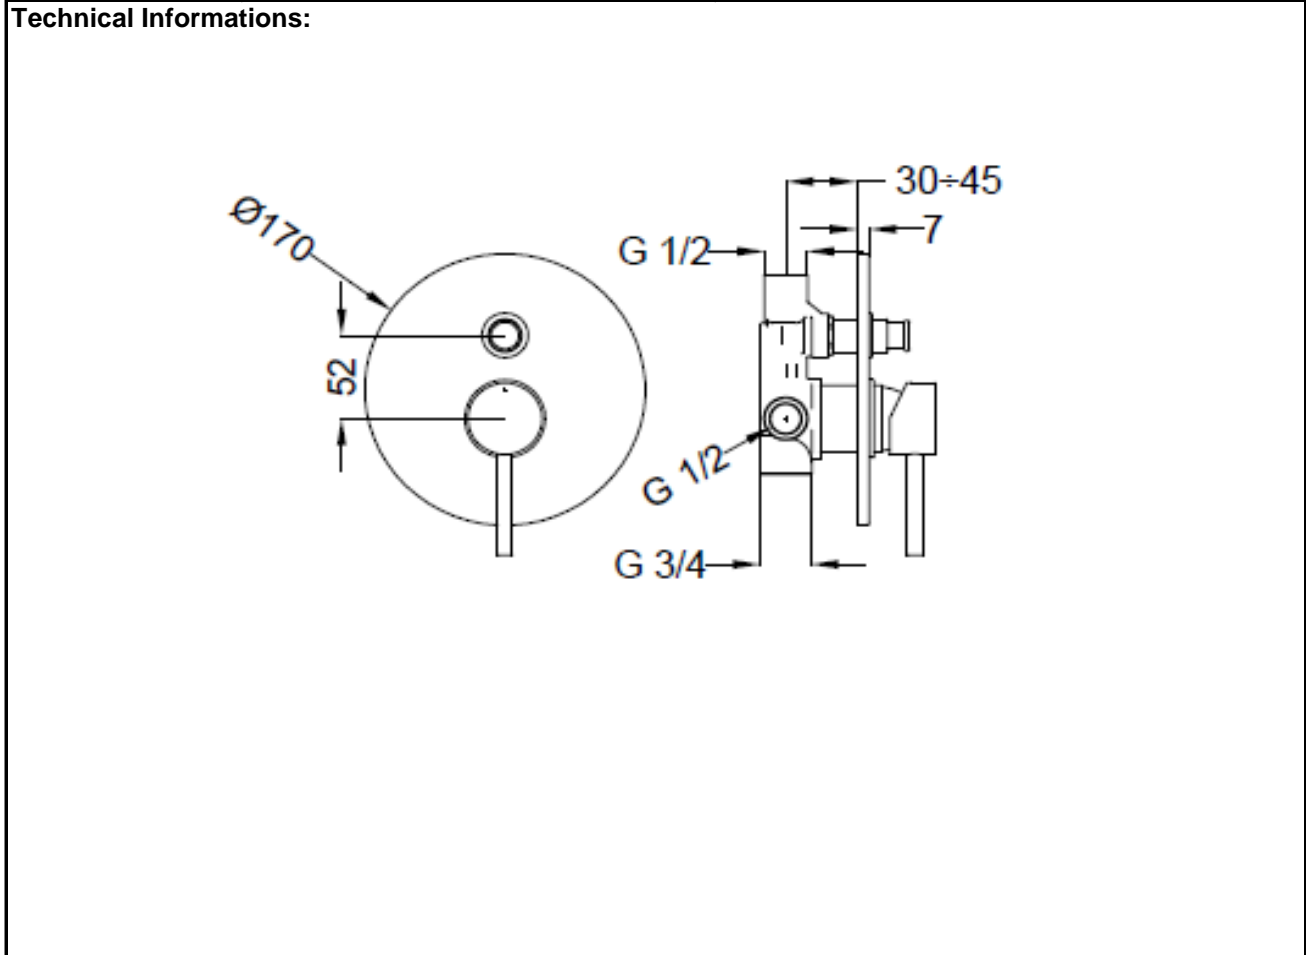

SPECIFICATION SHEET - fittings

BRAND:		Product Photo: 
ORIGIN:	Italy	
SERIES:	JABIL	
PRODUCT DESCRIPTION:	Built in single lever bath/shower mixer with diverter	
MODEL No.	73010	
FINISH/COLOUR:	Chrome	
DIMENSIONS:		
OPTIONAL MATCHING PARTS:	Bath spout or showers	