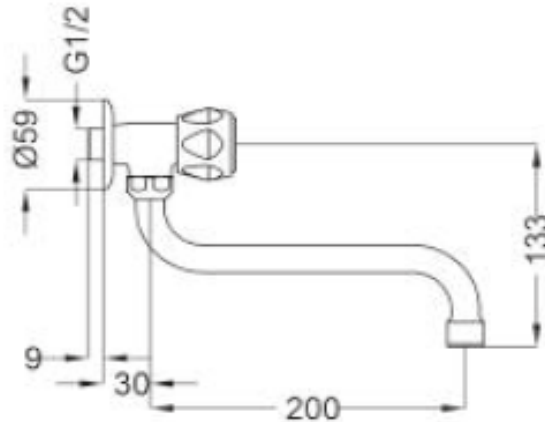

SPECIFICATION SHEET - fittings

BRAND:		Product Photo:
ORIGIN:	Italy	
SERIES:	SINK TAPS & MIXERS	
PRODUCT DESCRIPTION:	Wall mounted single cold water sink tap, S spout	
MODEL No.	50536	
FINISH/COLOUR:	Chrome	
DIMENSIONS:	200mm spout projection	
OPTIONAL MATCHING PARTS:		

Technical Informations:

REMINDER:	Pipe flushing must be done before faucets are installed. Failure to do so voids the warranty. Do not use cleaners containing abrasive cleansers, ammonia, bleach, acids, waxes, alcohol, solvents or other products not recommended for chrome. All information is for reference only, installation shall always be based on the actual product delivered.