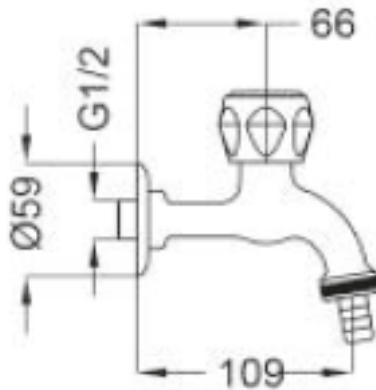

SPECIFICATION SHEET - fittings

BRAND:		Product Photo:
ORIGIN:	Italy	
SERIES:	IRIS	
PRODUCT DESCRIPTION:	Bib tap 1/2" with hose union	
MODEL No.	50518	
FINISH/COLOUR:	Chrome	
DIMENSIONS:	109mm spout projection	
OPTIONAL MATCHING PARTS:		

Technical Informations:

REMINDER:	Pipe flushing must be done before faucets are installed. Failure to do so voids the warranty.
	Do not use cleaners containing abrasive cleansers, ammonia, bleach, acids, waxes, alcohol, solvents or other products not recommended for chrome.
	All information is for reference only, installation shall always be based on the actual product delivered.