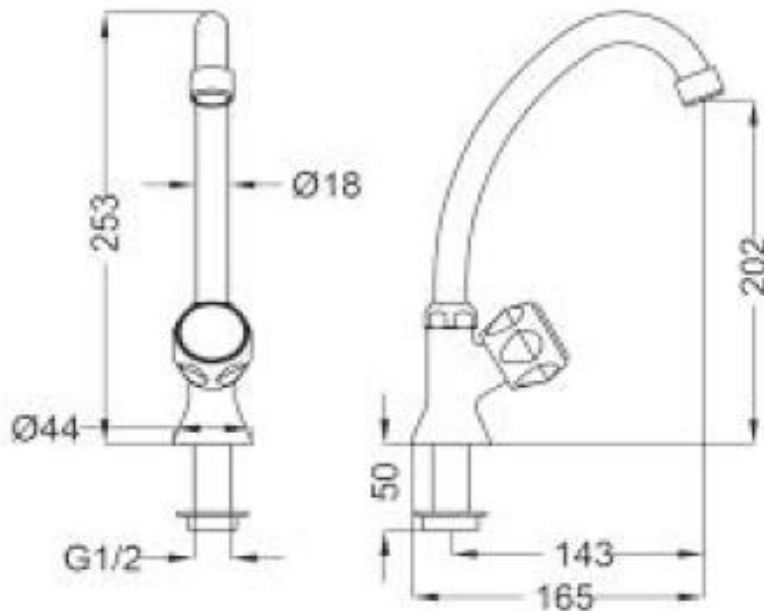

SPECIFICATION SHEET - fittings

BRAND:		Product Photo:
ORIGIN:	Italy	
SERIES:	IRIS	
PRODUCT DESCRIPTION:	Basin pillar tap 200mm without hose and pop-up	
MODEL No.	50337	
FINISH/COLOUR:	Chrome	
DIMENSIONS:	253mm height 143mm spout projection	
OPTIONAL MATCHING PARTS:	1x angle valve 1/2"x1/2" (no nuts) 1x basin waste strainer or pop-up 1x basin waste trap	

Technical Informations:

REMINDER:	Pipe flushing must be done before faucets are installed. Failure to do so voids the warranty.
	Do not use cleaners containing abrasive cleansers, ammonia, bleach, acids, waxes, alcohol, solvents or other products not recommended for chrome.
	All information is for reference only, installation shall always be based on the actual product delivered.