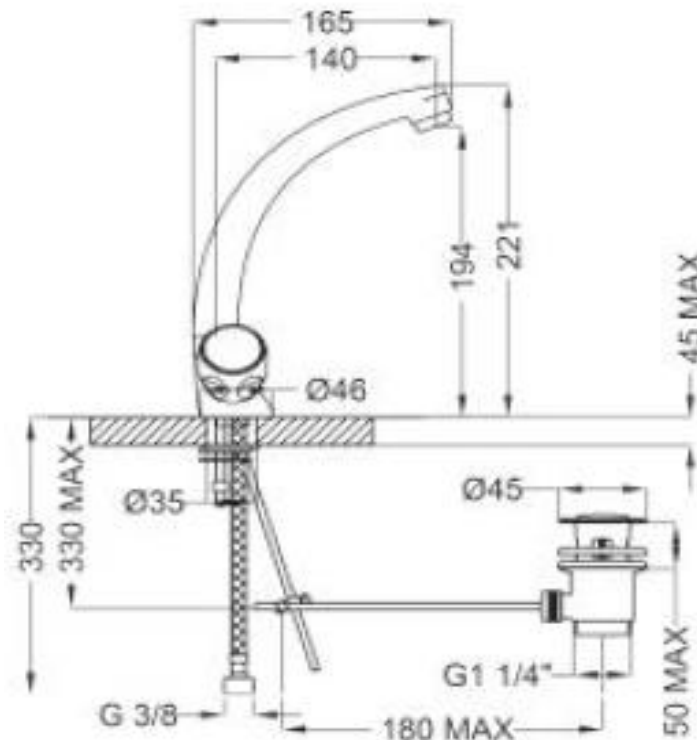

SPECIFICATION SHEET - fittings

BRAND:		Product Photo:
ORIGIN:	Italy	
SERIES:	IRIS	
PRODUCT DESCRIPTION:	2-handle single hole Basin mixer with high spout, with plastic 1 1/4" pull type pop up, with 3/8" connection hoses	
MODEL No.	50329	
FINISH/COLOUR:	Chrome	
DIMENSIONS:	165mm L x 221mm H 140mm spout projection	
OPTIONAL MATCHING PARTS:	2x angle valve 1/2"x3/8" (no nuts) 1x basin waste trap	

Technical Informations:

REMINDER:	Pipe flushing must be done before faucets are installed. Failure to do so voids the warranty.
	Do not use cleaners containing abrasive cleansers, ammonia, bleach, acids, waxes, alcohol, solvents or other products not recommended for chrome.
	All information is for reference only, installation shall always be based on the actual product delivered.