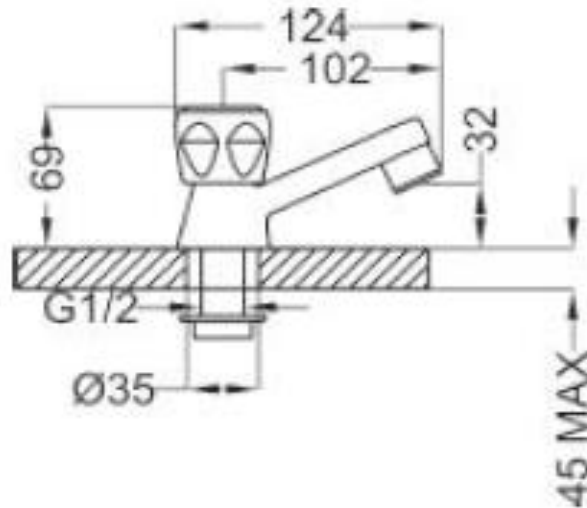

SPECIFICATION SHEET - fittings

BRAND:		Product Photo:
ORIGIN:	Italy	
SERIES:	IRIS	
PRODUCT DESCRIPTION:	Basin pillar tap 1/2" without hose and pop up	
MODEL No.	50307	
FINISH/COLOUR:	Chrome	
DIMENSIONS:	124mm L x 69mm H	
OPTIONAL MATCHING PARTS:	1x angle valve 1/2"x1/2" (no nuts) 1x basin waste strainer or pop-up 1x basin waste trap	

Technical Informations:

REMINDER:	Pipe flushing must be done before faucets are installed. Failure to do so voids the warranty.
	Do not use cleaners containing abrasive cleansers, ammonia, bleach, acids, waxes, alcohol, solvents or other products not recommended for chrome.
	All information is for reference only, installation shall always be based on the actual product delivered.