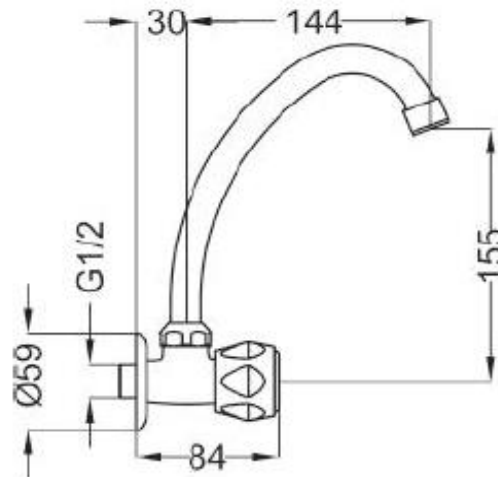

SPECIFICATION SHEET - fittings

BRAND:		Product Photo:
ORIGIN:	Italy	
SERIES:	SINK TAPS & MIXERS	
PRODUCT DESCRIPTION:	Wall mounted single cold water sink tap, J spout	
MODEL No.	36542	
FINISH/COLOUR:	Chrome	
DIMENSIONS:	144mm spout projection	
OPTIONAL MATCHING PARTS:		

Technical Informations:

REMINDER:	Pipe flushing must be done before faucets are installed. Failure to do so voids the warranty.
	Do not use cleaners containing abrasive cleansers, ammonia, bleach, acids, waxes, alcohol, solvents or other products not recommended for chrome.
	All information is for reference only, installation shall always be based on the actual product delivered.