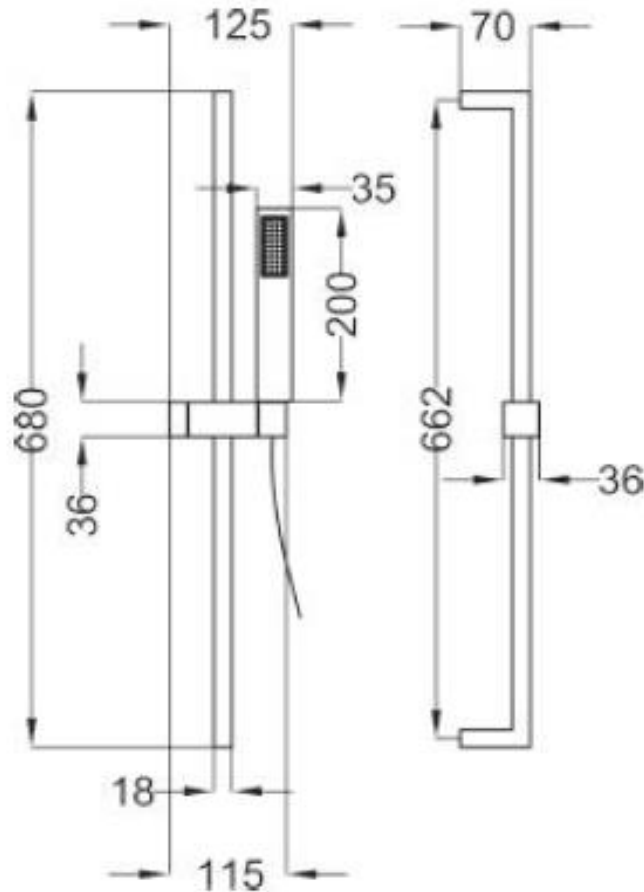

SPECIFICATION SHEET - fittings

BRAND:		Product Photo:
ORIGIN:	Italy	
SERIES:	BLOG	
PRODUCT DESCRIPTION:	Shower sliding bar set 68cm	
MODEL No.	15274	
FINISH/COLOUR:	Chrome	
DIMENSIONS:	680mm height	
OPTIONAL MATCHING PARTS:		

Technical Informations:

REMINDER:	Pipe flushing must be done before faucets are installed. Failure to do so voids the warranty. Do not use cleaners containing abrasive cleansers, ammonia, bleach, acids, waxes, alcohol, solvents or other products not recommended for chrome. All information is for reference only, installation shall always be based on the actual product delivered.