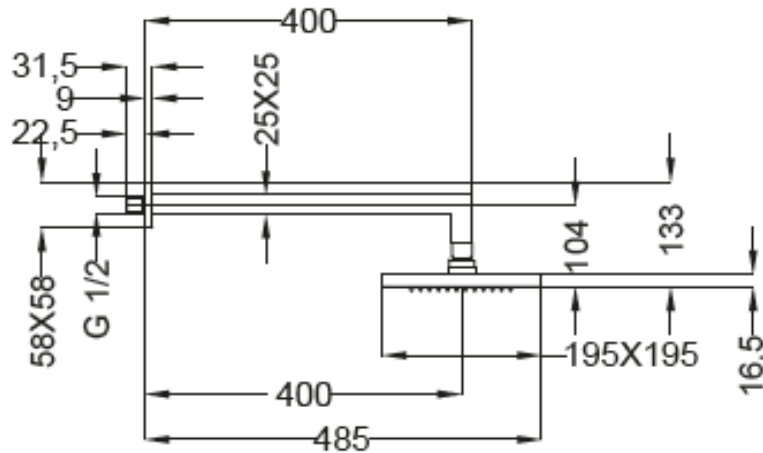

SPECIFICATION SHEET - fittings

BRAND:		Product Photo:
ORIGIN:	Italy	
SERIES:	SHOWERS & ACCESSORIES	
PRODUCT DESCRIPTION:	Wall mounted square Overhead shower 195x195mm with square arm 400mm projection	
MODEL No.	15259	
FINISH/COLOUR:	Chrome	
DIMENSIONS:	485mm L	
OPTIONAL MATCHING PARTS:		

Technical Informations:

REMINDER:	Pipe flushing must be done before faucets are installed. Failure to do so voids the warranty. Do not use cleaners containing abrasive cleansers, ammonia, bleach, acids, waxes, alcohol, solvents or other products not recommended for chrome. All information is for reference only, installation shall always be based on the actual product delivered.