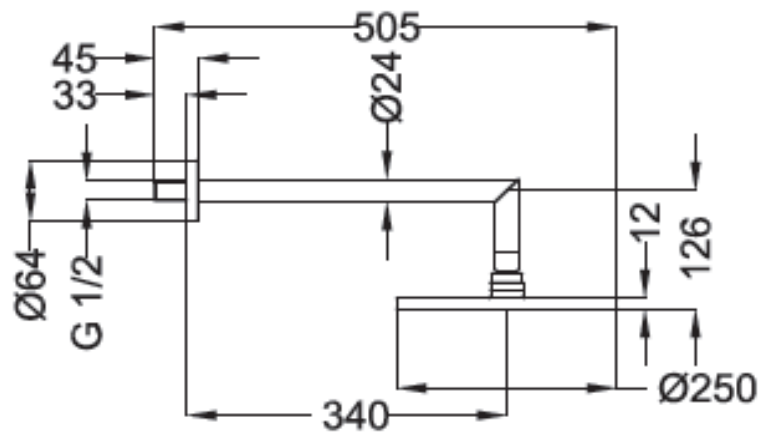

SPECIFICATION SHEET - fittings

BRAND:		Product Photo:
ORIGIN:	Italy	
SERIES:	SHOWERS & ACCESSORIES	
PRODUCT DESCRIPTION:	Wall mounted ABS overhead shower Ø250mm with shower arm 340mm projection	
MODEL No.	15254	
FINISH/COLOUR:	Chrome	
DIMENSIONS:	505mm L	
OPTIONAL MATCHING PARTS:		

Technical Informations:

REMINDER:	Pipe flushing must be done before faucets are installed. Failure to do so voids the warranty. Do not use cleaners containing abrasive cleansers, ammonia, bleach, acids, waxes, alcohol, solvents or other products not recommended for chrome. All information is for reference only, installation shall always be based on the actual product delivered.