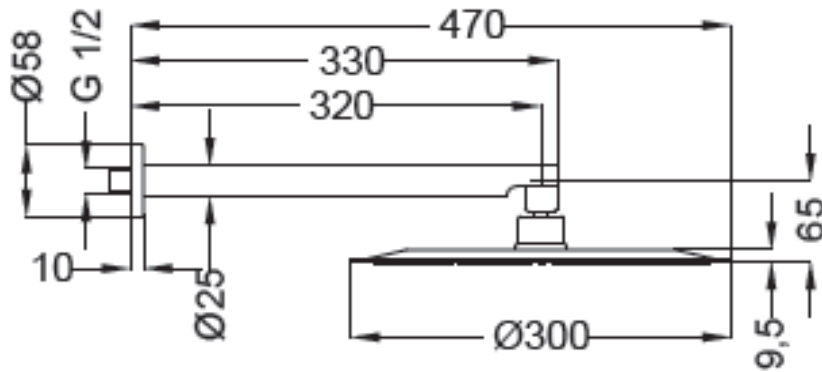

SPECIFICATION SHEET - fittings

BRAND:		Product Photo:
ORIGIN:	Italy	
SERIES:	SLIM	
PRODUCT DESCRIPTION:	Wall mounted round Overhead shower Ø300mm, with shower arm 320mm projection	
MODEL No.	15236	
FINISH/COLOUR:	Chrome	
DIMENSIONS:	470mm L	
OPTIONAL MATCHING PARTS:		

Technical Informations:

REMINDER:	Pipe flushing must be done before faucets are installed. Failure to do so voids the warranty.
	Do not use cleaners containing abrasive cleansers, ammonia, bleach, acids, waxes, alcohol, solvents or other products not recommended for chrome.
	All information is for reference only, installation shall always be based on the actual product delivered.