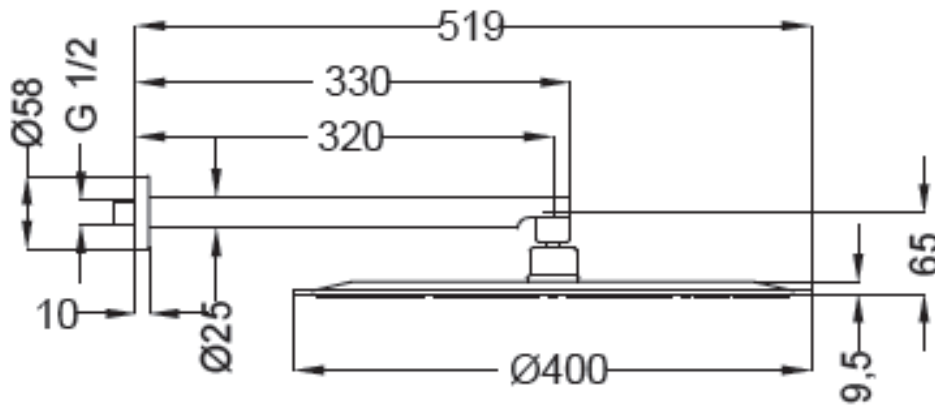

SPECIFICATION SHEET - fittings

BRAND:		Product Photo:
ORIGIN:	Italy	
SERIES:	SLIM	
PRODUCT DESCRIPTION:	Wall mounted round Overhead shower Ø400mm, with shower arm 320mm projection	
MODEL No.	15235	
FINISH/COLOUR:	Chrome	
DIMENSIONS:	519mm L	
OPTIONAL MATCHING PARTS:		

Technical Informations:

REMINDER:	Pipe flushing must be done before faucets are installed. Failure to do so voids the warranty. Do not use cleaners containing abrasive cleansers, ammonia, bleach, acids, waxes, alcohol, solvents or other products not recommended for chrome. All information is for reference only, installation shall always be based on the actual product delivered.