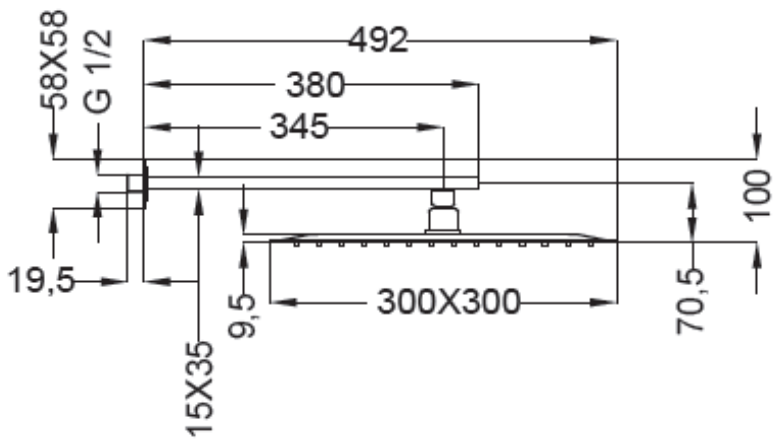

SPECIFICATION SHEET - fittings

BRAND:		Product Photo:
ORIGIN:	Italy	
SERIES:	SLIM	
PRODUCT DESCRIPTION:	Wall mounted overhead shower 300x300mm, with square shower arm projection 345mm	
MODEL No.	15230	
FINISH/COLOUR:	Chrome	
DIMENSIONS:	492mm L	
OPTIONAL MATCHING PARTS:		

Technical Informations:

REMINDER:	Pipe flushing must be done before faucets are installed. Failure to do so voids the warranty. Do not use cleaners containing abrasive cleansers, ammonia, bleach, acids, waxes, alcohol, solvents or other products not recommended for chrome. All information is for reference only, installation shall always be based on the actual product delivered.