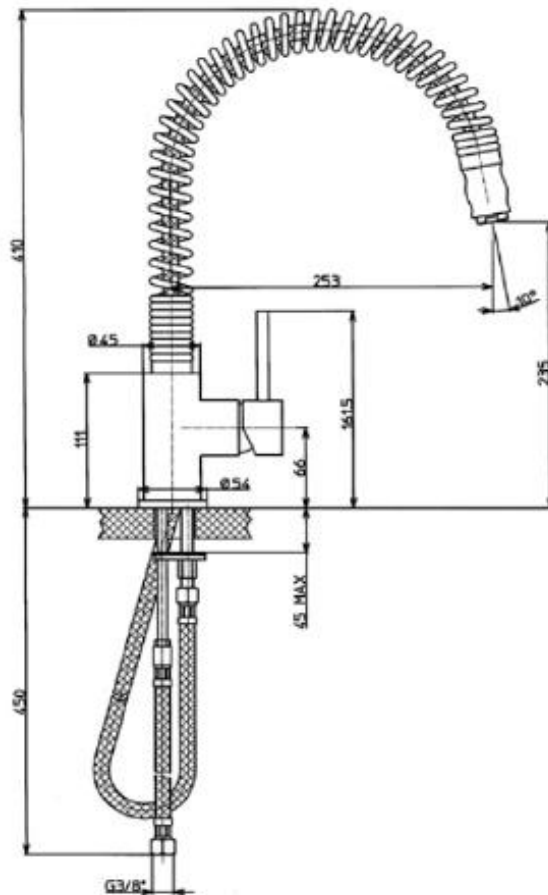

SPECIFICATION SHEET - fittings

BRAND:		Product Photo:
ORIGIN:	Italy	
SERIES:	MOLLA	
PRODUCT DESCRIPTION:	Single lever semi-professional sink mixer with pull out, with 3/8" connection hoses	
MODEL No.	06580	
FINISH/COLOUR:	Chrome	
DIMENSIONS:	410mm H 253mm spout projection	
OPTIONAL MATCHING PARTS:	2x angle valve 1/2"x3/8" (no nuts)	

Technical Informations:

REMINDER:	Pipe flushing must be done before faucets are installed. Failure to do so voids the warranty. Do not use cleaners containing abrasive cleansers, ammonia, bleach, acids, waxes, alcohol, solvents or other products not recommended for chrome. All information is for reference only, installation shall always be based on the actual product delivered.