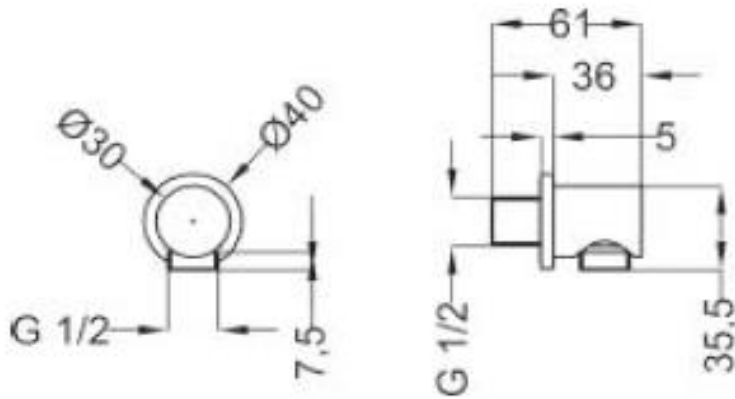

SPECIFICATION SHEET - fittings

BRAND:		Product Photo:
ORIGIN:	Italy	
SERIES:	SHOWERS & ACCESSORIES	
PRODUCT DESCRIPTION:	Wall outlet 1/2"x1/2", round	
MODEL No.	01825	
FINISH/COLOUR:	Chrome	
DIMENSIONS:		
OPTIONAL MATCHING PARTS:		

Technical Informations:

REMINDER:	Pipe flushing must be done before faucets are installed. Failure to do so voids the warranty. Do not use cleaners containing abrasive cleansers, ammonia, bleach, acids, waxes, alcohol, solvents or other products not recommended for chrome. All information is for reference only, installation shall always be based on the actual product delivered.