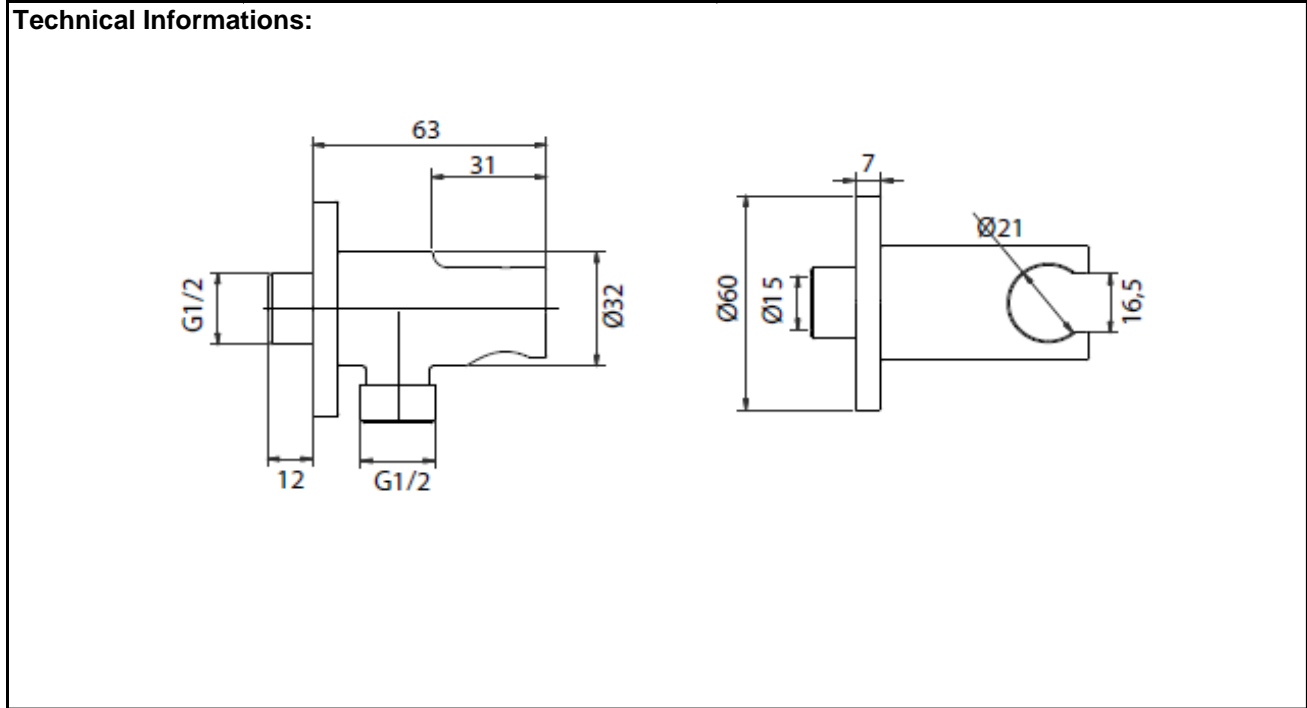

SPECIFICATION SHEET - fittings

BRAND:		Product Photo: 
ORIGIN:	Italy	
SERIES:	SHOWERS & ACCESSORIES	
PRODUCT DESCRIPTION:	Wall outlet with holder	
MODEL No.	01021	
FINISH/COLOUR:	Chrome	
DIMENSIONS:		
OPTIONAL MATCHING PARTS:		