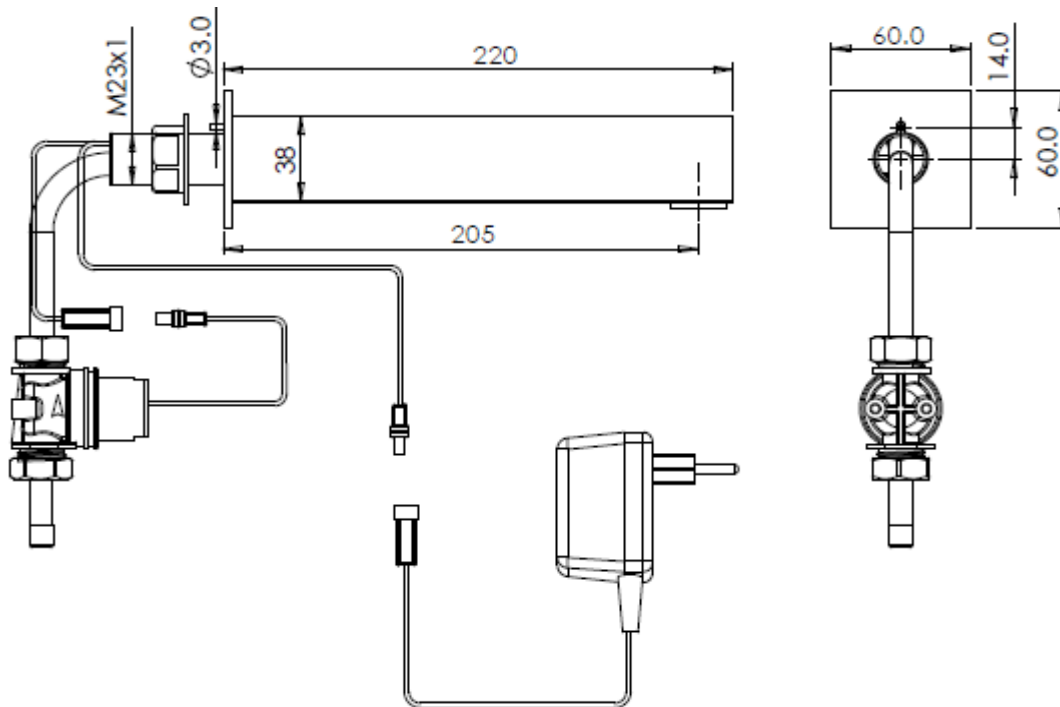

SPECIFICATION SHEET - fittings

BRAND:		Product Photo:
ORIGIN:	Israel	
SERIES:	Quadrat LE	
PRODUCT DESCRIPTION:	Wall-mounted sensor faucets electrical connection with 9V transformer	
MODEL No.	351205	
FINISH/COLOUR:	Chrome plated	
DIMENSIONS:	220mm L, 205mm spout projection	
OPTIONAL MATCHING PARTS:		

Technical Informations:

REMINDER:	Pipe flushing must be done before faucets are installed. Failure to do so voids the warranty.
	Do not use cleaners containing abrasive cleansers, ammonia, bleach, acids, waxes, alcohol, solvents or other products not recommended for chrome.
	All information is for reference only, installation shall always be based on the actual product delivered.