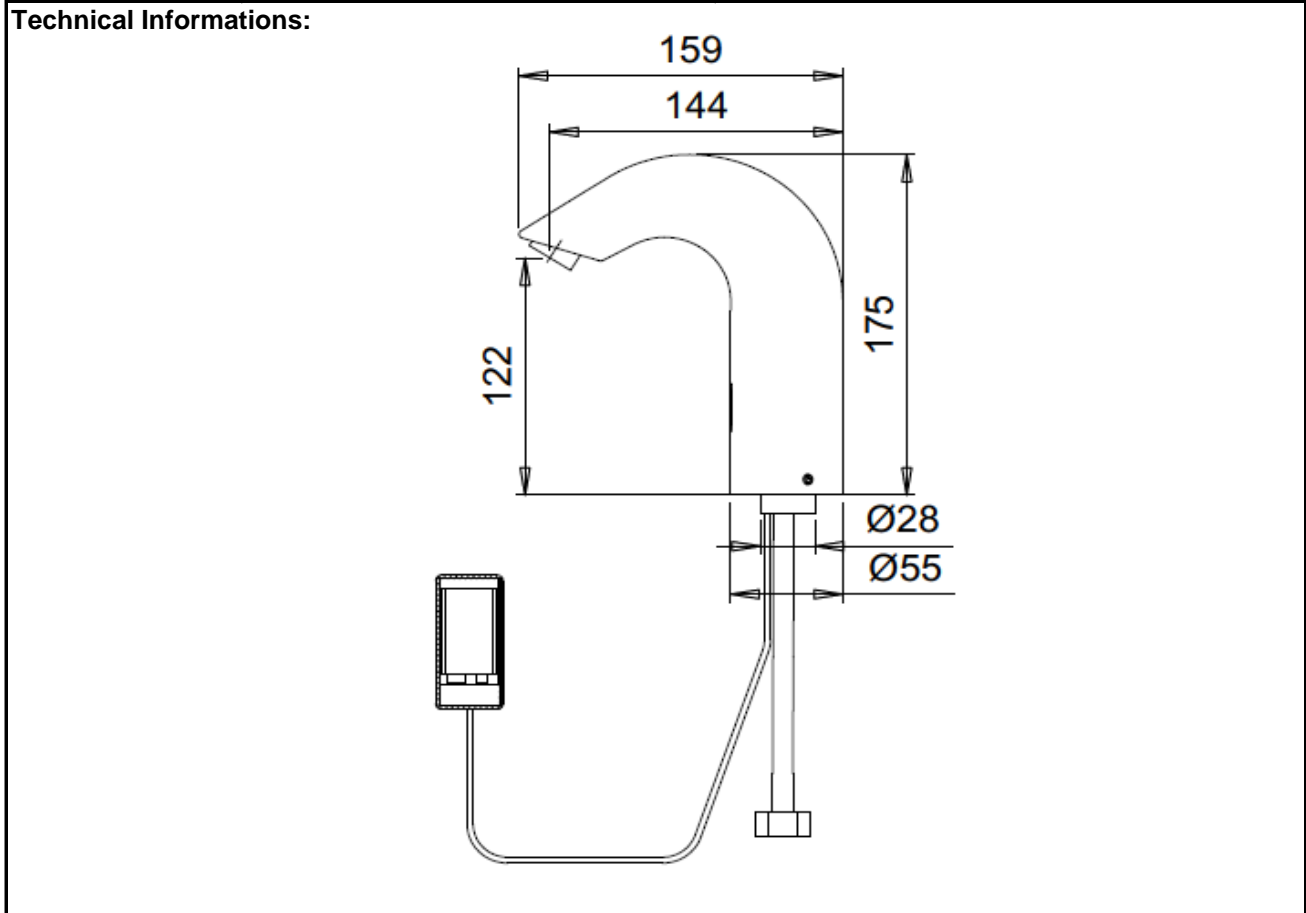

SPECIFICATION SHEET - fittings

BRAND:		Product Photo: 
ORIGIN:	Israel	
SERIES:	CLASSIC B	
PRODUCT DESCRIPTION:	infra-red sensor tap, single cold water or pre-mixed water high spout for wash bowl basin externally mounted DC 9V battery	
MODEL No.	291100	
FINISH/COLOUR:	Chrome plated	
DIMENSIONS:	159mm L x 175mm H 144mm spout projection	
OPTIONAL MATCHING PARTS:	1x angle valve with filter (no nut)	