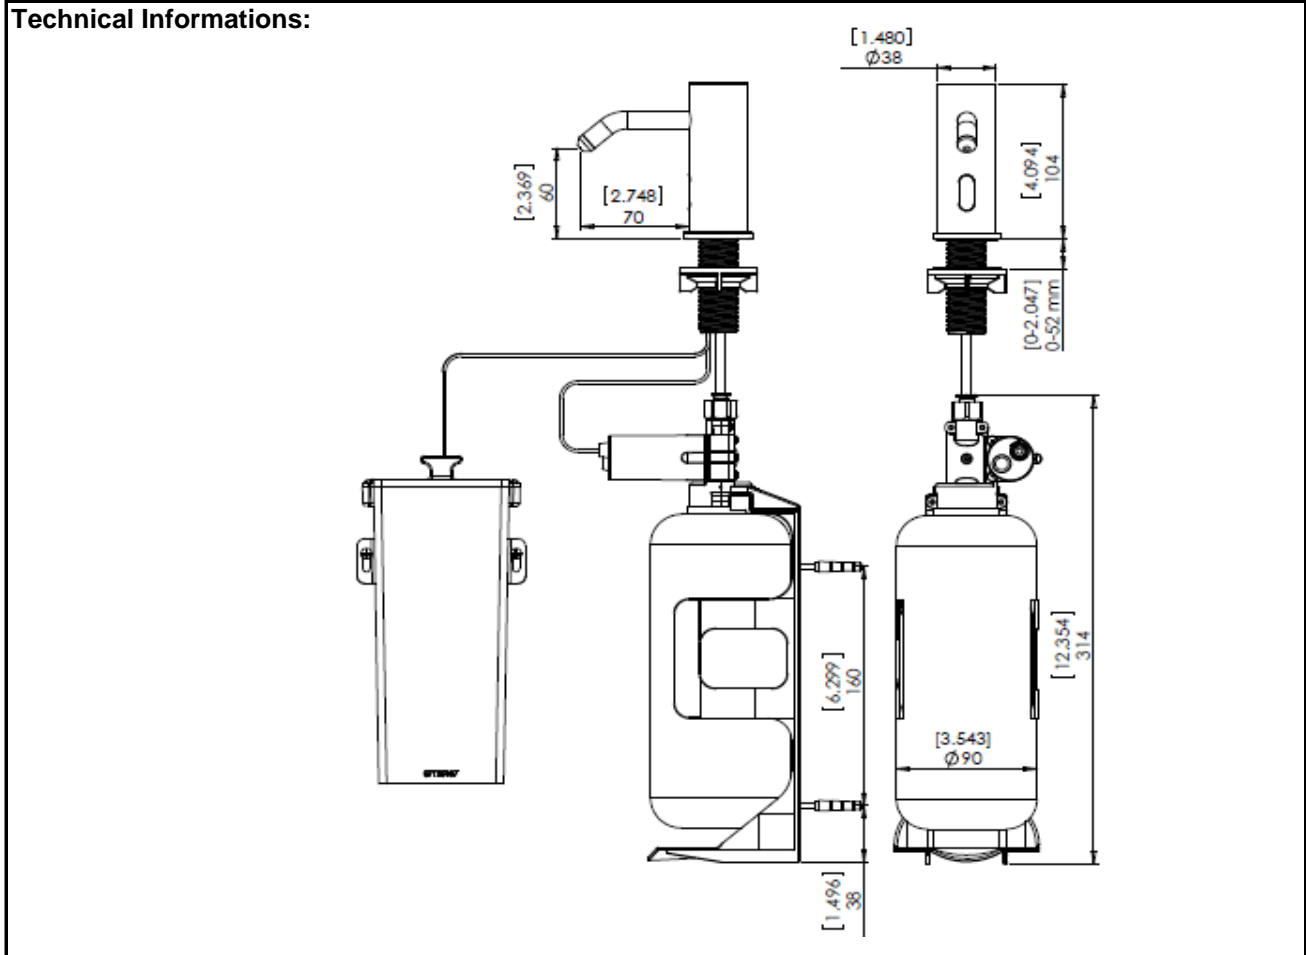

SPECIFICATION SHEET - fittings

BRAND:		Product Photo:
ORIGIN:	Israel	
SERIES:	EXTREME B	
PRODUCT DESCRIPTION:	Infra-red sensor soap dispenser, DC9V (6 x D batteries)	
MODEL No.	237920	
FINISH/COLOUR:	Chrome plated	
DIMENSIONS:	104mm height 70mm spout projection	
OPTIONAL MATCHING PARTS:	High quality liquid soap	