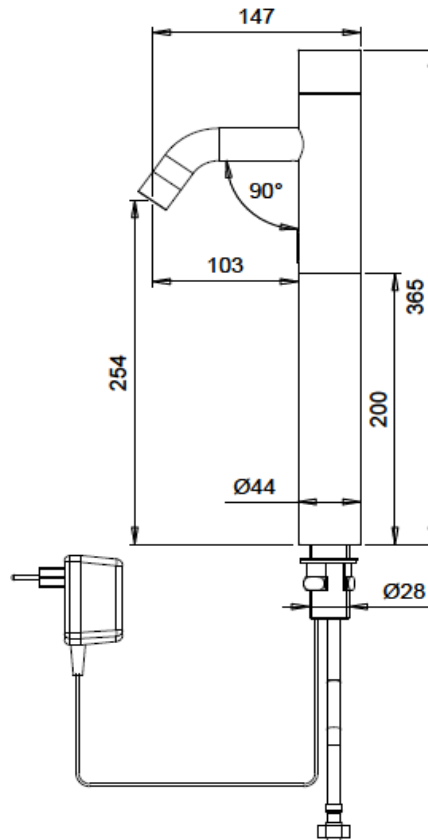

SPECIFICATION SHEET - fittings

BRAND:		Product Photo:
ORIGIN:	Israel	
SERIES:	EXTREME PLUS E	
PRODUCT DESCRIPTION:	Infra-red sensor tap, single cold water or pre-mixed water high spout for wash bowl basin AC230V/50~60Hz supply with 9V transformer	
MODEL No.	237350	
FINISH/COLOUR:	Chrome plated	
DIMENSIONS:	365mm height 103mm spout projecton	
OPTIONAL MATCHING PARTS:	1x angle valve with filter (no nut)	

Technical Informations:

REMINDER:	Pipe flushing must be done before faucets are installed. Failure to do so voids the warranty.
	Do not use cleaners containing abrasive cleansers, ammonia, bleach, acids, waxes, alcohol, solvents or other products not recommended for chrome.
	All information is for reference only, installation shall always be based on the actual product delivered.