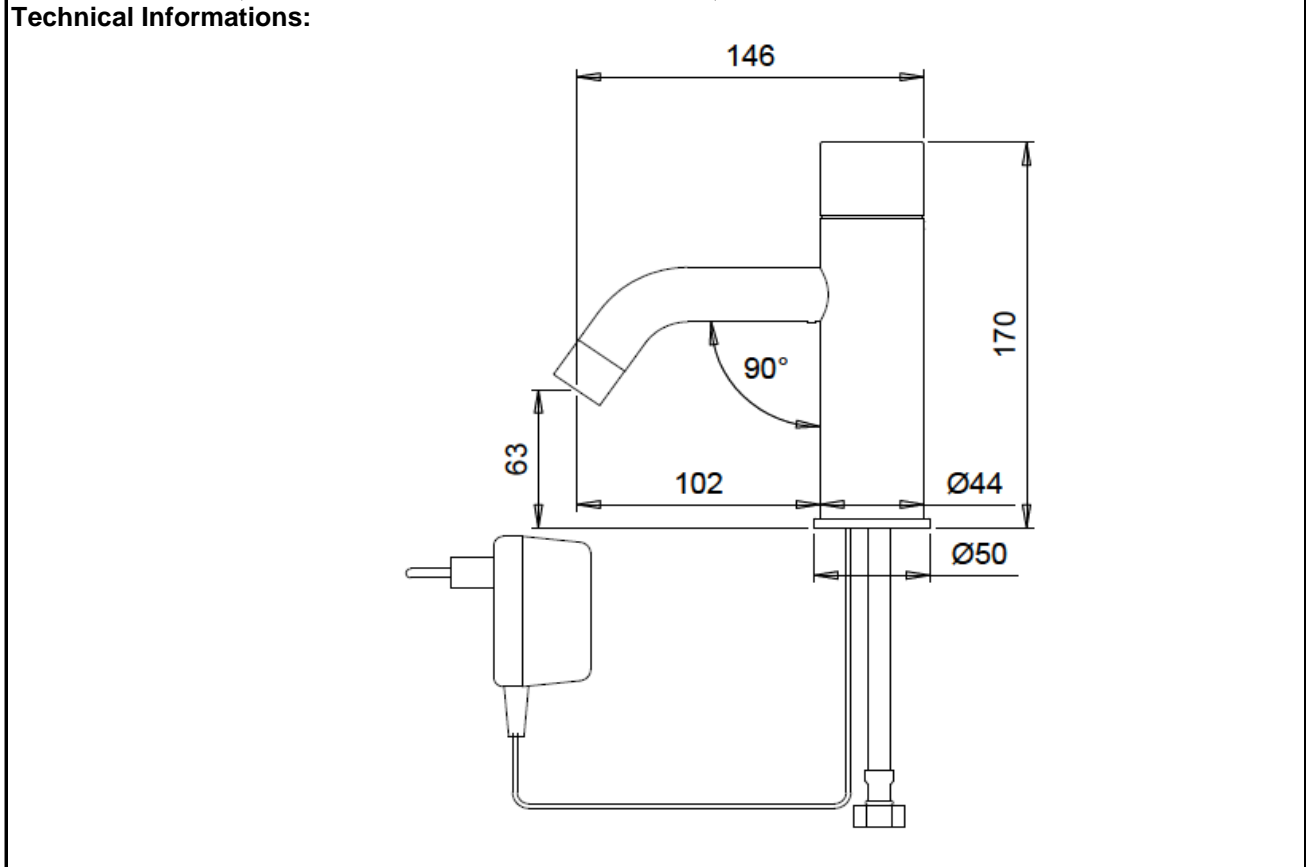

SPECIFICATION SHEET - fittings

BRAND:		Product Photo: 
ORIGIN:	Israel	
SERIES:	EXTREME TOUCH BRE	
PRODUCT DESCRIPTION:	Infrared sensor self-closing tap single cold water or pre-mixed water ring of blue light will blink while water is flowing AC230V/50~60Hz supply with 9V transformer	
MODEL No.	237320	
FINISH/COLOUR:	Chrome plated	
DIMENSIONS:	170mm height x 146mm length 102mm spout projection	
OPTIONAL MATCHING PARTS:	1x angle valve with filter (no nut)	