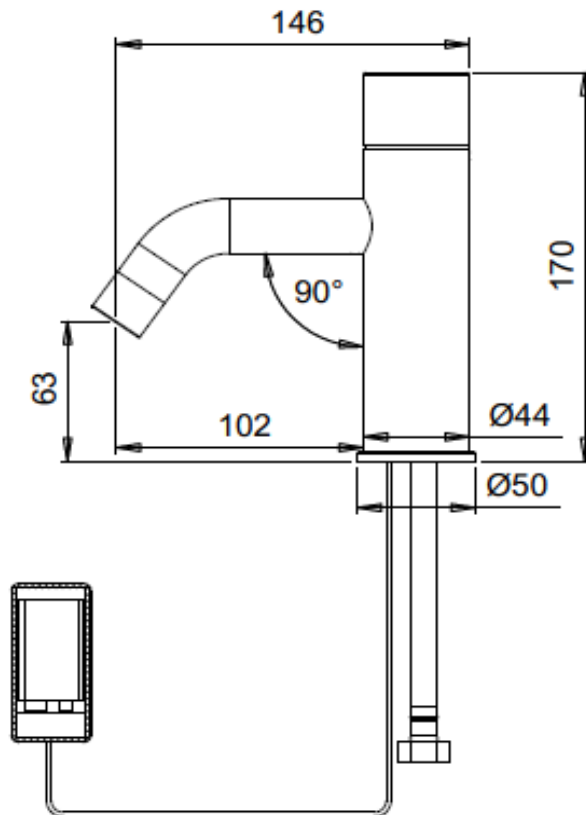

SPECIFICATION SHEET - fittings

BRAND:		Product Photo:
ORIGIN:	Israel	
SERIES:	EXTREME TOUCH B	
PRODUCT DESCRIPTION:	Infrared sensor self-closing tap single cold water or pre-mixed water ring of blue light will blink while water is flowing externally mounted DC 9V battery	
MODEL No.	237210	
FINISH/COLOUR:	Chrome plated	
DIMENSIONS:	170mm height, 146mm length 102mm spout projection	
OPTIONAL MATCHING PARTS:	1x angle valve with filter (no nut)	

Technical Informations:

REMINDER:	Pipe flushing must be done before faucets are installed. Failure to do so voids the warranty. Do not use cleaners containing abrasive cleansers, ammonia, bleach, acids, waxes, alcohol, solvents or other products not recommended for chrome. All information is for reference only, installation shall always be based on the actual product delivered.