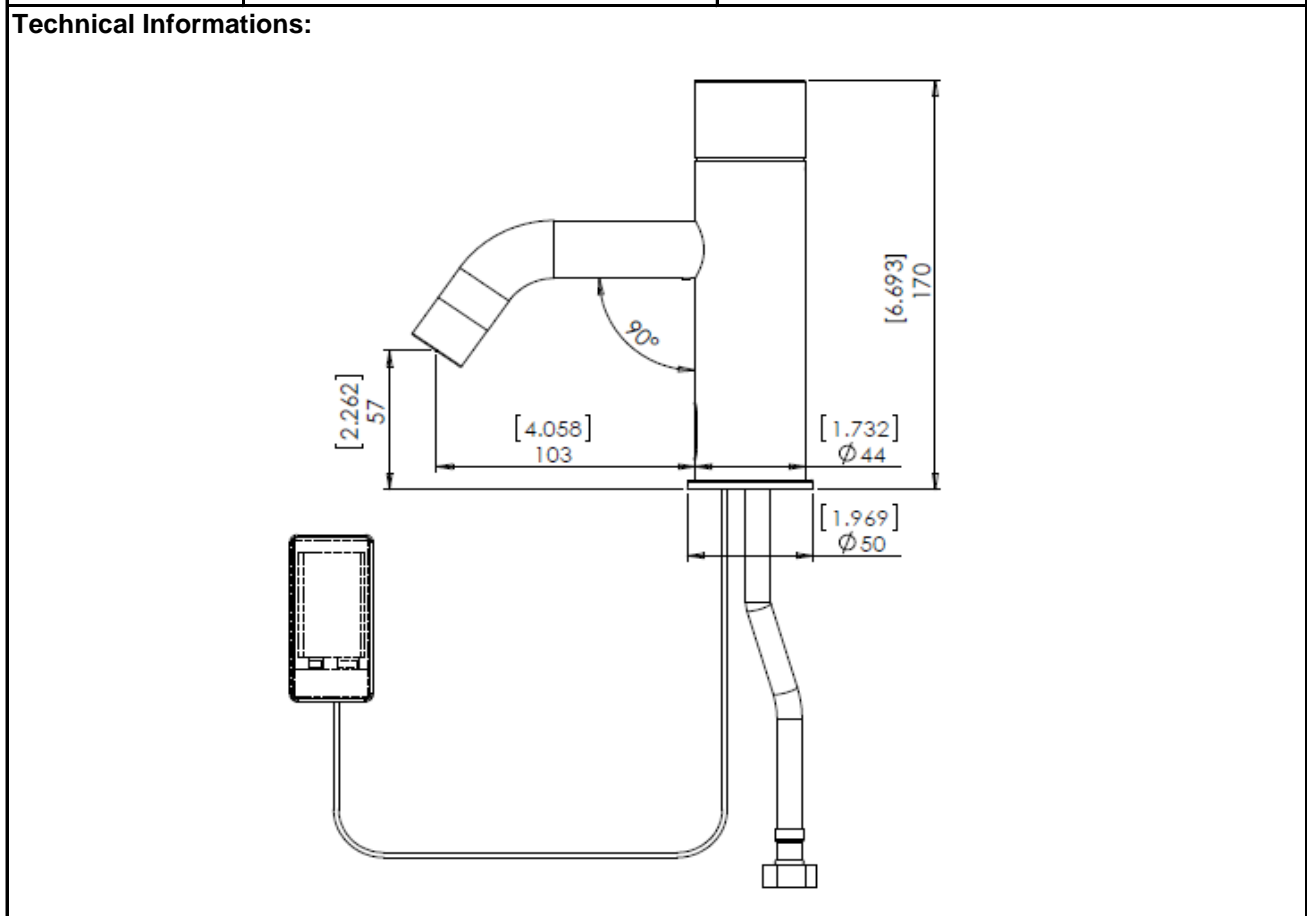

SPECIFICATION SHEET - fittings

BRAND:		Product Photo: 
ORIGIN:	Israel	
SERIES:	EXTREME B	
PRODUCT DESCRIPTION:	Infra-red sensor tap, single cold water or pre-mixed water externally mounted DC 9V battery	
MODEL No.	237200	
FINISH/COLOUR:	Chrome plated	
DIMENSIONS:	170mm height 103mm spout projection	
OPTIONAL MATCHING PARTS:	1x angle valve with filter (no nut)	