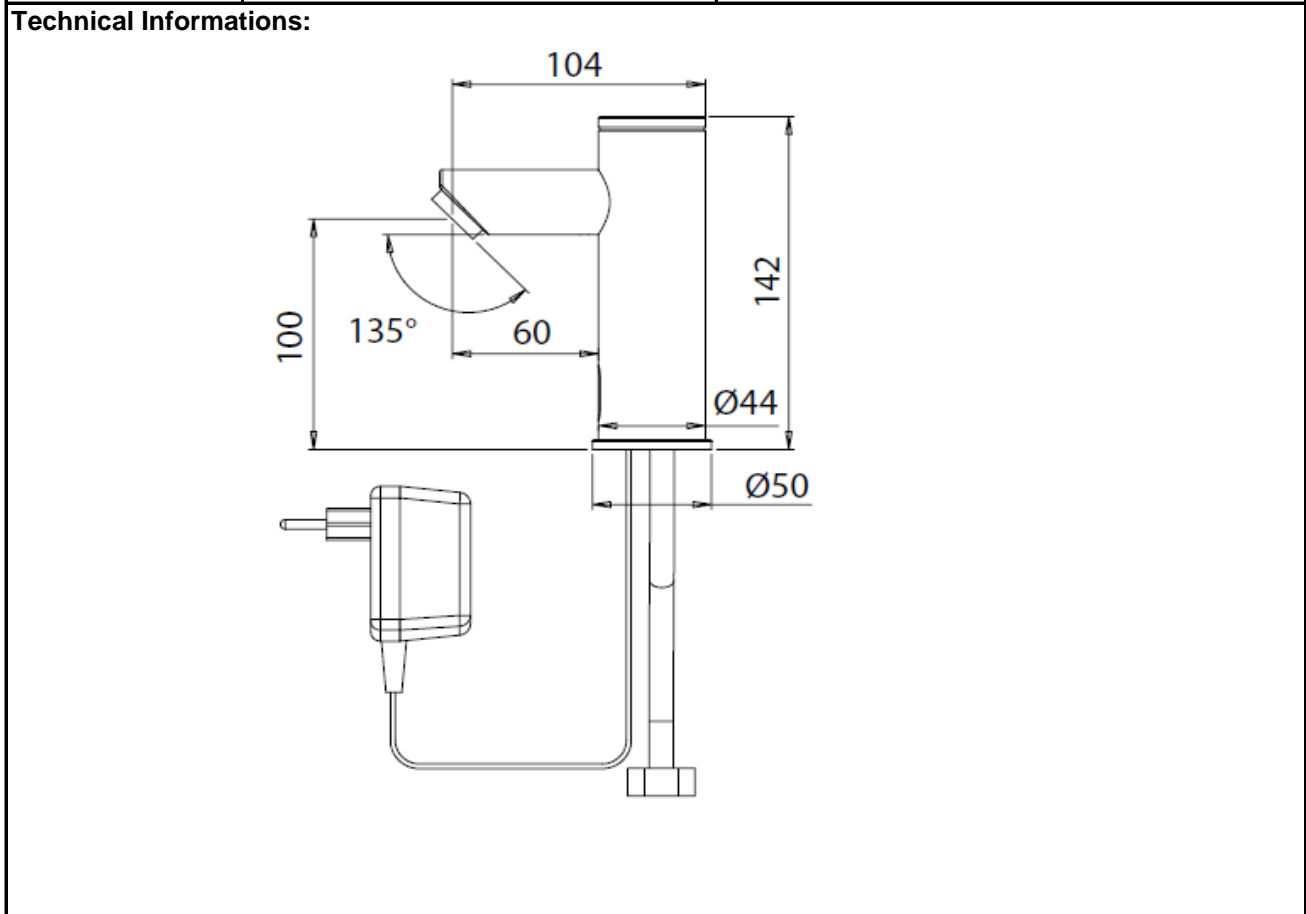

SPECIFICATION SHEET - fittings

| | | |
|---------------------------------|--|---|
| BRAND: |  | Product Photo:  |
| ORIGIN: | Israel | |
| SERIES: | SMART E | |
| PRODUCT DESCRIPTION: | Infra-red sensor tap, single water or pre-mixed water AC230V/50~60Hz supply with 9V transformer | |
| MODEL No. | 235200 | |
| FINISH/COLOUR: | Chrome plated | |
| DIMENSIONS: | 142mm height 60mm spout projection | |
| OPTIONAL MATCHING PARTS: | 1x angle valve with filter (no nut) | |