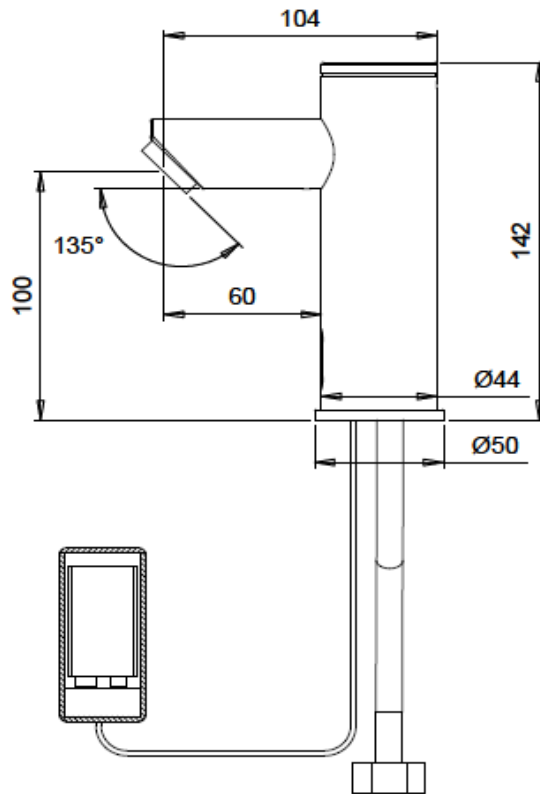

SPECIFICATION SHEET - fittings

BRAND:		Product Photo:
ORIGIN:	Israel	
SERIES:	SMART B	
PRODUCT DESCRIPTION:	Infra-red sensor tap, single cold water or pre-mixed water externally mounted DC 9V battery	
MODEL No.	235100	
FINISH/COLOUR:	Chrome plated	
DIMENSIONS:	142mm height 60mm spout projection	
OPTIONAL MATCHING PARTS:	1x angle valve with filter (no nut)	

Technical Informations:

REMINDER:	Pipe flushing must be done before faucets are installed. Failure to do so voids the warranty. Do not use cleaners containing abrasive cleansers, ammonia, bleach, acids, waxes, alcohol, solvents or other products not recommended for chrome. All information is for reference only, installation shall always be based on the actual product delivered.