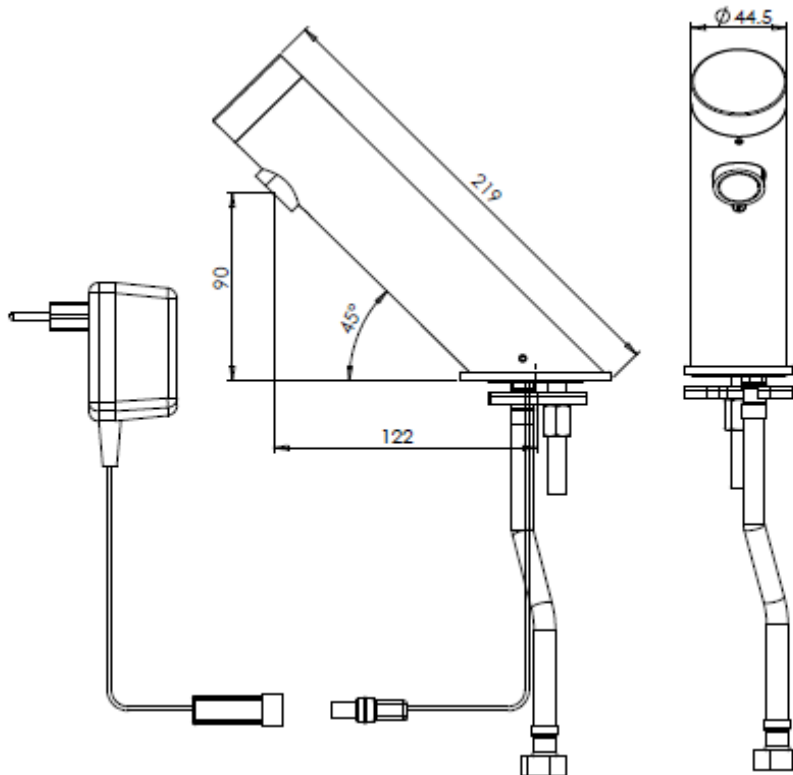

SPECIFICATION SHEET - fittings

BRAND:		Product Photo:
ORIGIN:	Israel	
SERIES:	GREEN E	
PRODUCT DESCRIPTION:	Infra-red sensor tap, single water or pre-mixed water AC230V/50~60Hz supply with 9V transformer	
MODEL No.	225941	
FINISH/COLOUR:	Chrome plated	
DIMENSIONS:	219mm L 122mm spout projection	
OPTIONAL MATCHING PARTS:	1x angle valve with filter (no nut)	

Technical Informations:

REMINDER:	Pipe flushing must be done before faucets are installed. Failure to do so voids the warranty. Do not use cleaners containing abrasive cleansers, ammonia, bleach, acids, waxes, alcohol, solvents or other products not recommended for chrome. All information is for reference only, installation shall always be based on the actual product delivered.