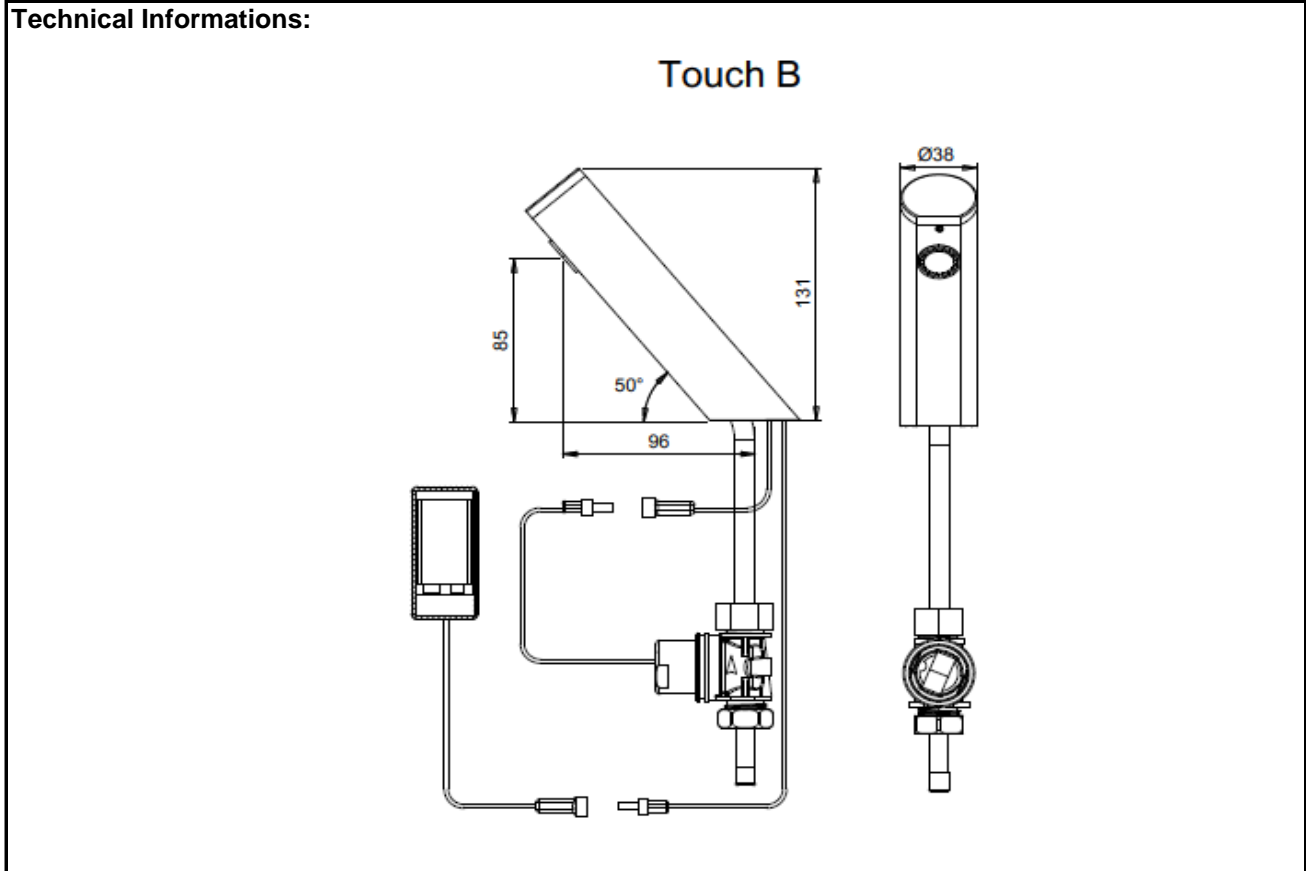

SPECIFICATION SHEET - fittings

BRAND:		Product Photo: 
ORIGIN:	Israel	
SERIES:	TOUCH B	
PRODUCT DESCRIPTION:	Infrared sensor self-closing tap single cold water or pre-mixed water externally mounted DC 9V battery	
MODEL No.	225100	
FINISH/COLOUR:	Chrome plated	
DIMENSIONS:	131mm H 96mm spout projection	
OPTIONAL MATCHING PARTS:	1x angle valve with filter (no nut)	