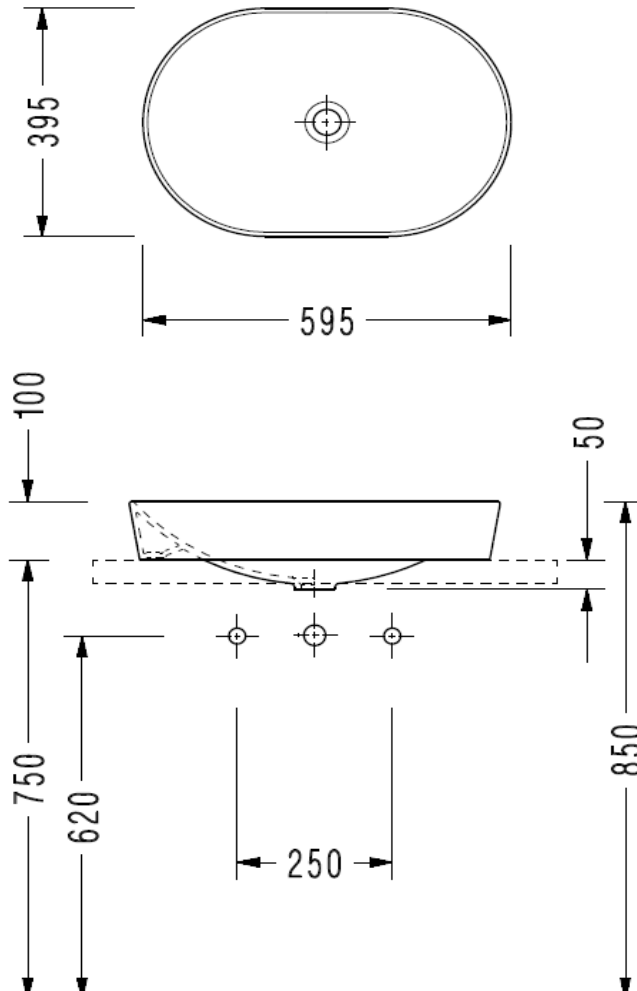

SPECIFICATION SHEET - bathroom fixtures

BRAND:	SEREL®	Product Photo:
ORIGIN:	Turkey	
SERIES:	Sapphire	
PRODUCT DESCRIPTION:	Tabletop washbasin, with: - without overflow - vitrous china	
MODEL No.	SP46 DSS 110AB	
FINISH/COLOUR:	White	
DIMENSIONS:	59.5 x 39.5 cm	
OPTIONAL MATCHING PARTS:	Basin mixer for countertop Angle valve x 2 P-trap	

Technical Informations:

REMINDER:	Do not use cleaners containing abrasive cleansers, ammonia, bleach, acids, waxes, alcohol, solvents or other products not recommended for chrome.
	All information is for reference only, installation shall always be based on the actual product delivered.