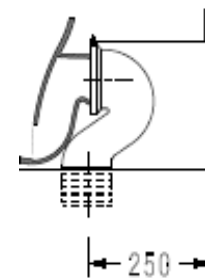

S-Trap installation