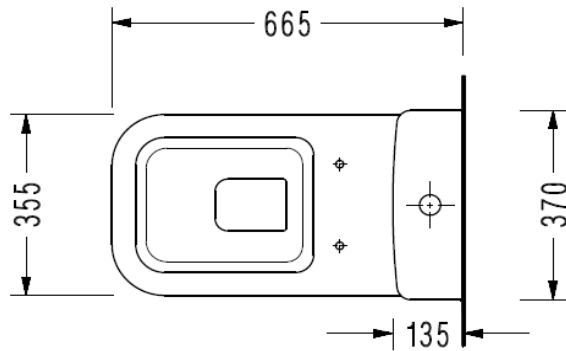

SPECIFICATION SHEET - bathroom fixtures

BRAND:		Product Photo:
ORIGIN:	Turkey	
SERIES:	Diagonal toilet	
PRODUCT DESCRIPTION:	Diagonal Half BTW Toilet wc 66.5 cm Diagonal Cistern 40 cm European Toilet Vega seat & cover (soft close) Kibele flushing mechanism P-connector	
MODEL No.	DG15 + DG48	
FINISH/COLOUR:	White	
DIMENSIONS:	665 x 355 cm (DG15) 37 cm (DG48)	
OPTIONAL MATCHING PARTS:	X23001UG.45 Flexible hose 1/2 x 1/2 C408681 Angle valve 1/2 x 1/2	

Technical Informations: