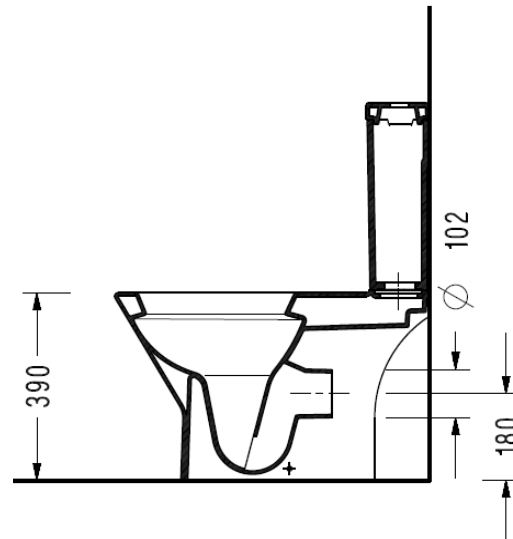

SPECIFICATION SHEET - bathroom fixtures

BRAND:		Product Photo:
ORIGIN:	Turkey	
SERIES:	Diagonal toilet	
PRODUCT DESCRIPTION:	Diagonal Half BTW Toilet wc 66.5 cm Diagonal Cistern 40 cm European Toilet Vega seat & cover (soft close) Kibele flushing mechanism P-connector	
MODEL No.	DG15 + DG48	
FINISH/COLOUR:	White	
DIMENSIONS:	665 x 355 cm (DG15) 37 cm (DG48)	
OPTIONAL MATCHING PARTS:	X23001UG.45 Flexible hose 1/2 x 1/2 C408681 Angle valve 1/2 x 1/2	

Technical Informations:

P-Trap installation

S-Trap installation

REMINDER:	<p style="color: magenta;">Pipe flushing must be done before faucets are installed. Failure to do so voids the warranty.</p> <p>Do not use cleaners containing abrasive cleansers, ammonia, bleach, acids, waxes, alcohol, solvents or other products not recommended for chrome.</p> <p>All information is for reference only, installation shall always be based on the actual product delivered.</p>
------------------	---