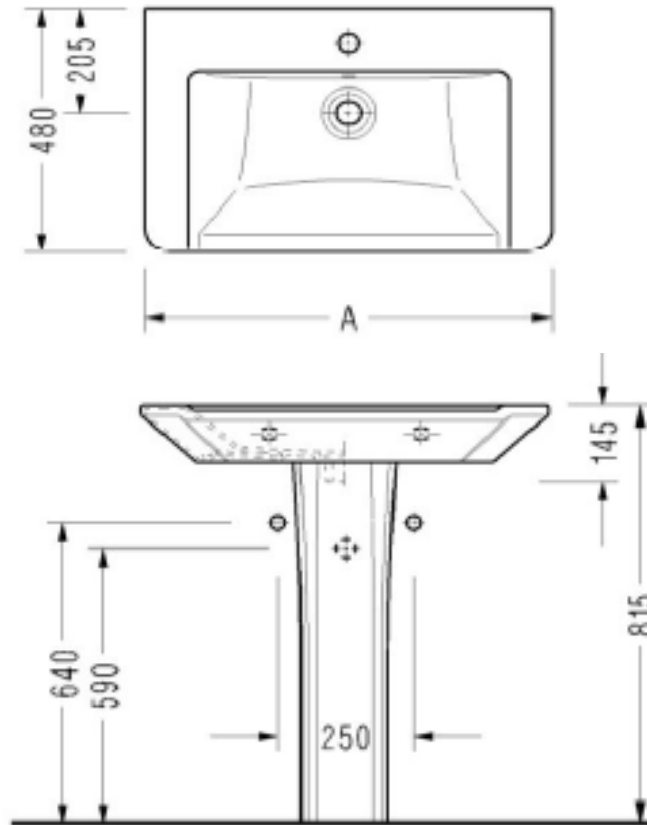

SPECIFICATION SHEET - bathroom fixtures

BRAND:	SEREL®	Product Photo:
ORIGIN:	Turkey	
SERIES:	Diagonal	
PRODUCT DESCRIPTION:	Wall mounted lavatory, with: - fixing bolts - full pedestal - with overflow	
MODEL No.	DG01 TDS 110AB + DG05 STL 110AB	
FINISH/COLOUR:	White	
DIMENSIONS:	650(A) x 480 mm (DG01)	
OPTIONAL MATCHING PARTS:	Basin mixer Angle valve x 2 P-trap	

Technical Informations:

REMINDER:	Do not use cleaners containing abrasive cleansers, ammonia, bleach, acids, waxes, alcohol, solvents or other products not recommended for chrome. All information is for reference only, installation shall always be based on the actual product delivered.