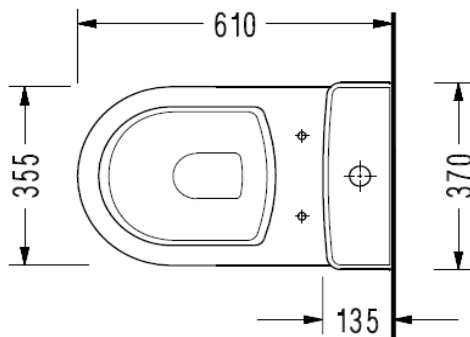

SPECIFICATION SHEET - bathroom fixtures

BRAND:		Product Photo:
ORIGIN:	Turkey	
SERIES:	Friendly	
PRODUCT DESCRIPTION:	Close Coupled toilet set, with: - toilet bowl with connector for bottom outlet, rough-in 250mm - cistern with dual flush fittings - soft-closing toilet seat & cover	
MODEL No.	- 6716 KSL 110AB Toilet bowl - 6748 S4L cistern + 15040040003 dual flush cistern fittings, 3/6 Lpf - 2236 001 002 soft closing S&C	
FINISH/COLOUR:	White	
DIMENSIONS:	610 x 370	
OPTIONAL MATCHING PARTS:	X23001UG.45 Flexible hose 1/2"x1/2"x45cm C480681 Angle valve 1/2"x1/2"	

Technical Informations:

REMINDER:	Pipe flushing must be done before faucets are installed. Failure to do so voids the warranty. Do not use cleaners containing abrasive cleansers, ammonia, bleach, acids, waxes, alcohol, solvents or other products not recommended for chrome. All information is for reference only, installation shall always be based on the actual product delivered.