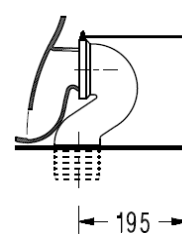

S-Trap installation