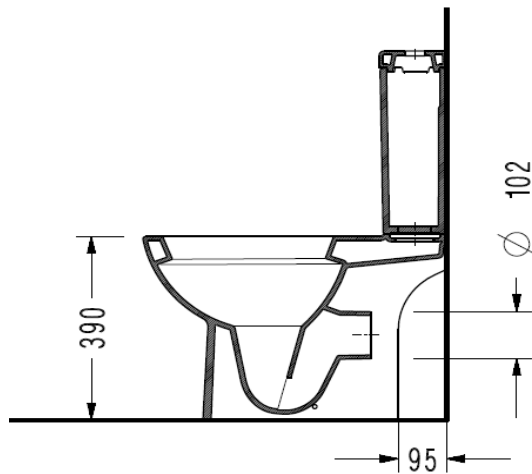

SPECIFICATION SHEET - bathroom fixtures

BRAND:		Product Photo:
ORIGIN:	Turkey	
SERIES:	Friendly	
PRODUCT DESCRIPTION:	Close Coupled toilet set, with: - toilet bowl with connector for bottom outlet, rough-in 250mm - cistern with dual flush fittings - soft-closing toilet seat & cover	
MODEL No.	- 6716 KSL 110AB Toilet bowl - 6748 S4L cistern + 15040040003 dual flush cistern fittings, 3/6 Lpf - 2236 001 002 soft closing S&C	
FINISH/COLOUR:	White	
DIMENSIONS:	610 x 370	
OPTIONAL MATCHING PARTS:	X23001UG.45 Flexible hose 1/2"x1/2"x45cm C480681 Angle valve 1/2"x1/2"	

Technical Informations:

REMINDER:	Pipe flushing must be done before faucets are installed. Failure to do so voids the warranty. Do not use cleaners containing abrasive cleansers, ammonia, bleach, acids, waxes, alcohol, solvents or other products not recommended for chrome. All information is for reference only, installation shall always be based on the actual product delivered.