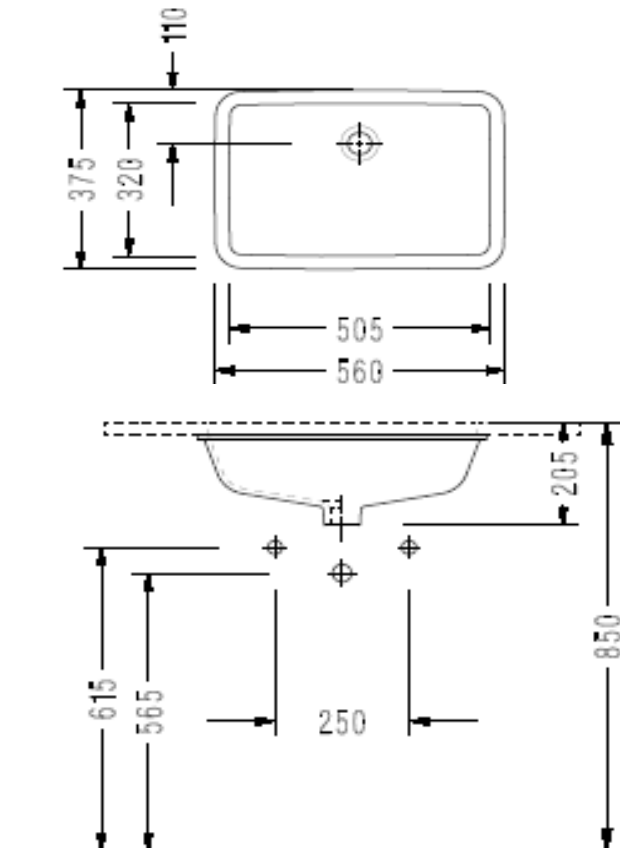

SPECIFICATION SHEET - bathroom fixtures

BRAND:		Product Photo:
ORIGIN:	Turkey	
SERIES:		
PRODUCT DESCRIPTION:	Undercounter washbasin, with" - with overflow - 1¼" waste hole - vitrous china	
MODEL No.	0561	
FINISH/COLOUR:	White	
DIMENSIONS:	560 x 375 mm	
OPTIONAL MATCHING PARTS:	Basin mixer set with angle valves, flexible hoses and basin trap	

Technical Informations:

REMINDER:	Do not use cleaners containing abrasive cleansers, ammonia, bleach, acids, waxes, alcohol, solvents or other products not recommended for chrome.
	All information is for reference only, installation shall always be based on the actual product delivered.