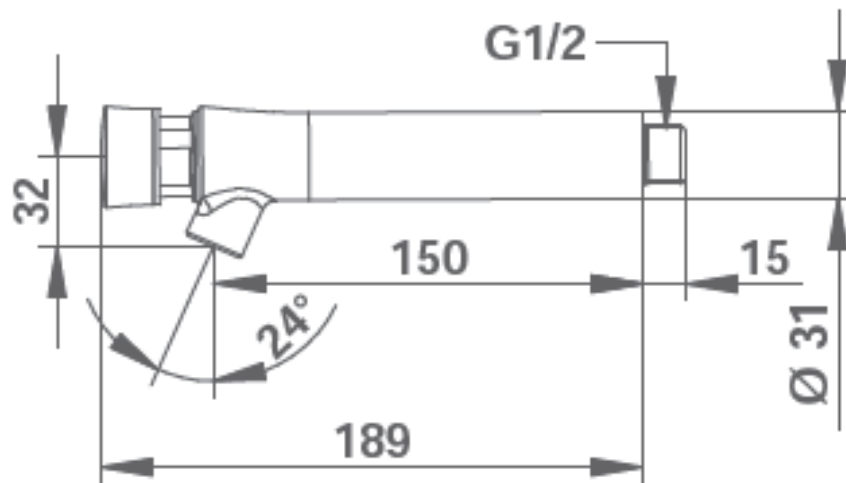

SPECIFICATION SHEET - fittings

BRAND:		Product Photo:
ORIGIN:	France	
SERIES:	PRESTO NEO	
PRODUCT DESCRIPTION:	Self-closing Tap 7 seconds flow 3 lpm @ 3bars	
MODEL No.	66025	
FINISH/COLOUR:	Chrome plated	
DIMENSIONS:	189mm L 150mm spout projection	
OPTIONAL MATCHING PARTS:	flange	

Technical Informations:

REMINDER:	Pipe flushing must be done before faucets are installed. Failure to do so voids the warranty. Do not use cleaners containing abrasive cleansers, ammonia, bleach, acids, waxes, alcohol, solvents or other products not recommended for chrome. All information is for reference only, installation shall always be based on the actual product delivered.