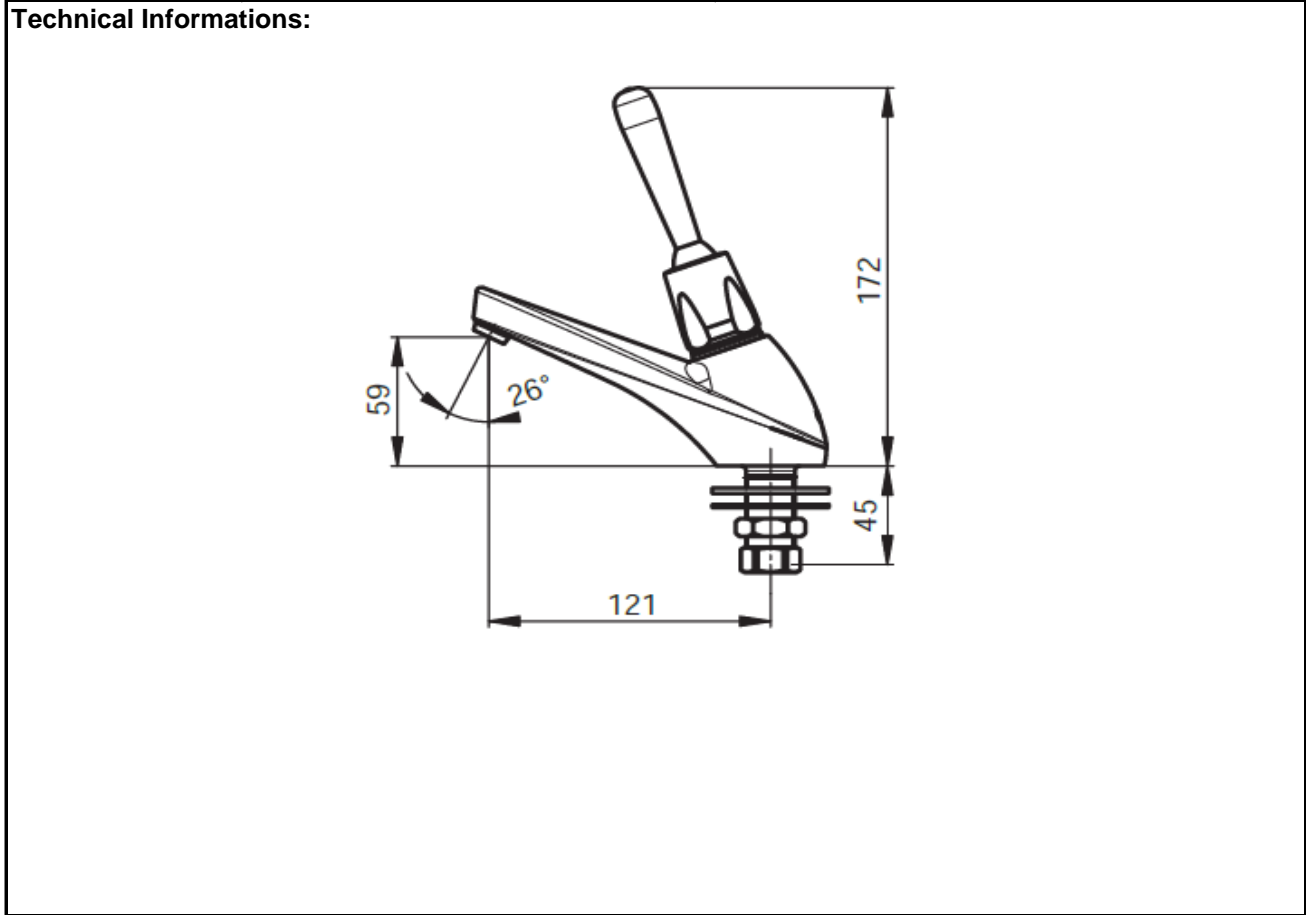

SPECIFICATION SHEET - fittings

BRAND:		Product Photo: 
ORIGIN:	France	
SERIES:	P705	
PRODUCT DESCRIPTION:	P705 self closing tap 1/2" 15 seconds 121mm spout projection	
MODEL No.	64652	
FINISH/COLOUR:	Chrome plated	
DIMENSIONS:	172mm height 121mm spout projection	
OPTIONAL MATCHING PARTS:	1/2"x1/2" flexible supply hose x1 1/2"x1/2" angle valve (no nuts)	