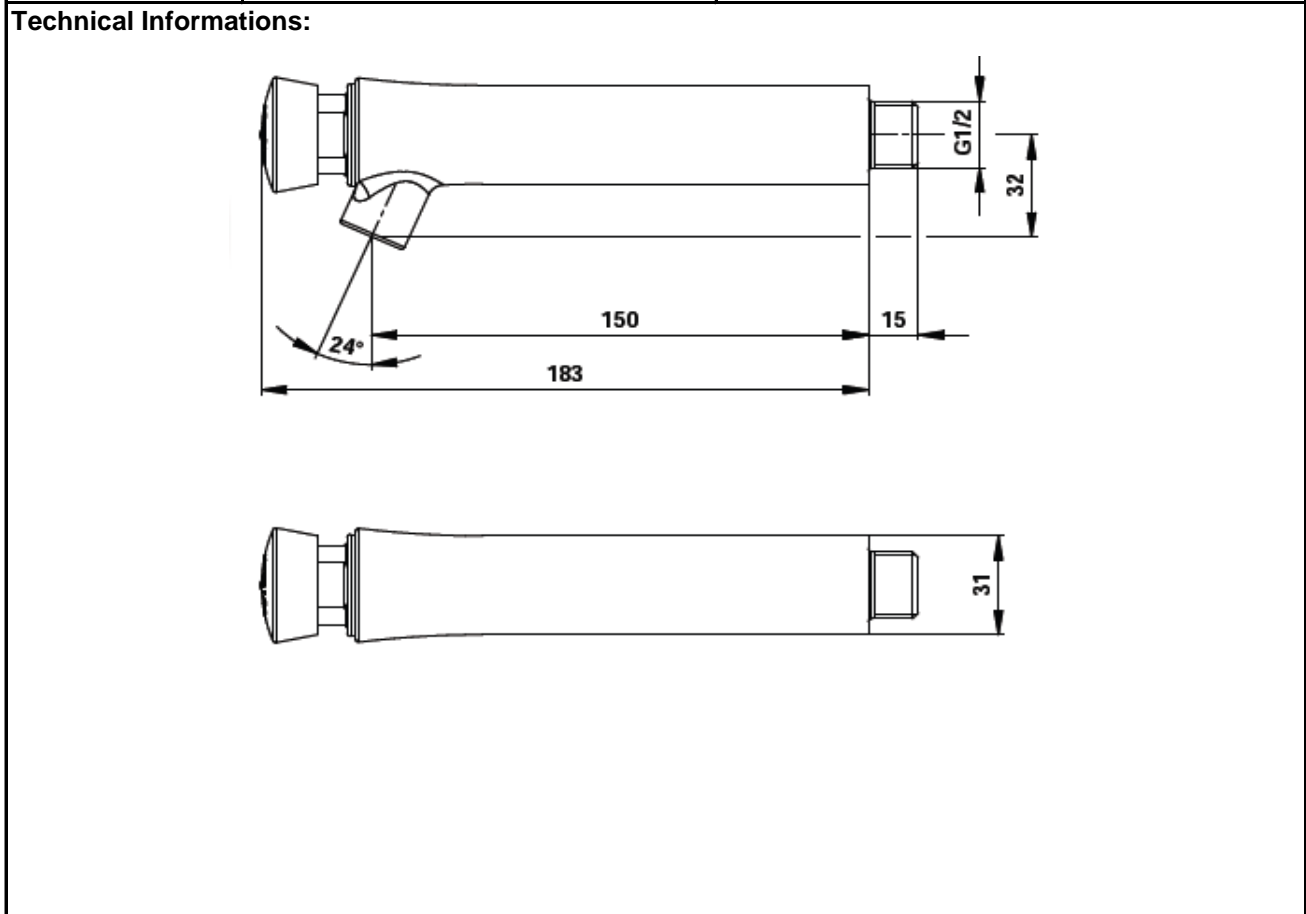

## SPECIFICATION SHEET - fittings

<b>BRAND:</b>		<b>Product Photo:</b>  
<b>ORIGIN:</b>	France	
<b>SERIES:</b>	<b>P504</b>	
<b>PRODUCT DESCRIPTION:</b>	self-closing tap 7 seconds, 2L/min wall mount 150mm projection	
<b>MODEL No.</b>	63214	
<b>FINISH/COLOUR:</b>	Chrome plated	
<b>DIMENSIONS:</b>	183mm length 150mm spout projection	
<b>OPTIONAL MATCHING PARTS:</b>		