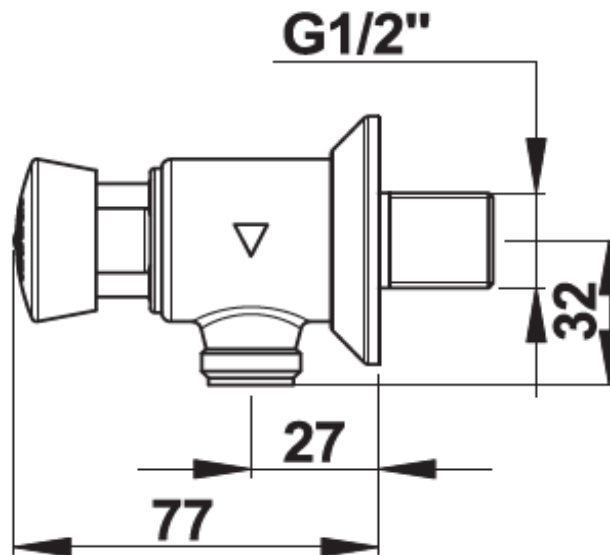

SPECIFICATION SHEET - fittings

BRAND:		Product Photo:
ORIGIN:	France	
SERIES:	P12A	
PRODUCT DESCRIPTION:	Self closing urinal flush 6 seconds, 1/2" connection 77mm projection	
MODEL No.	31707	
FINISH/COLOUR:	Chrome plated	
DIMENSIONS:	77mm projection	
OPTIONAL MATCHING PARTS:	50913 Flush pipe 33-35mm x 160mm with rubber spud	

Technical Informations:

REMINDER:	Pipe flushing must be done before faucets are installed. Failure to do so voids the warranty.
	Do not use cleaners containing abrasive cleansers, ammonia, bleach, acids, waxes, alcohol, solvents or other products not recommended for chrome.
	All information is for reference only, installation shall always be based on the actual product delivered.