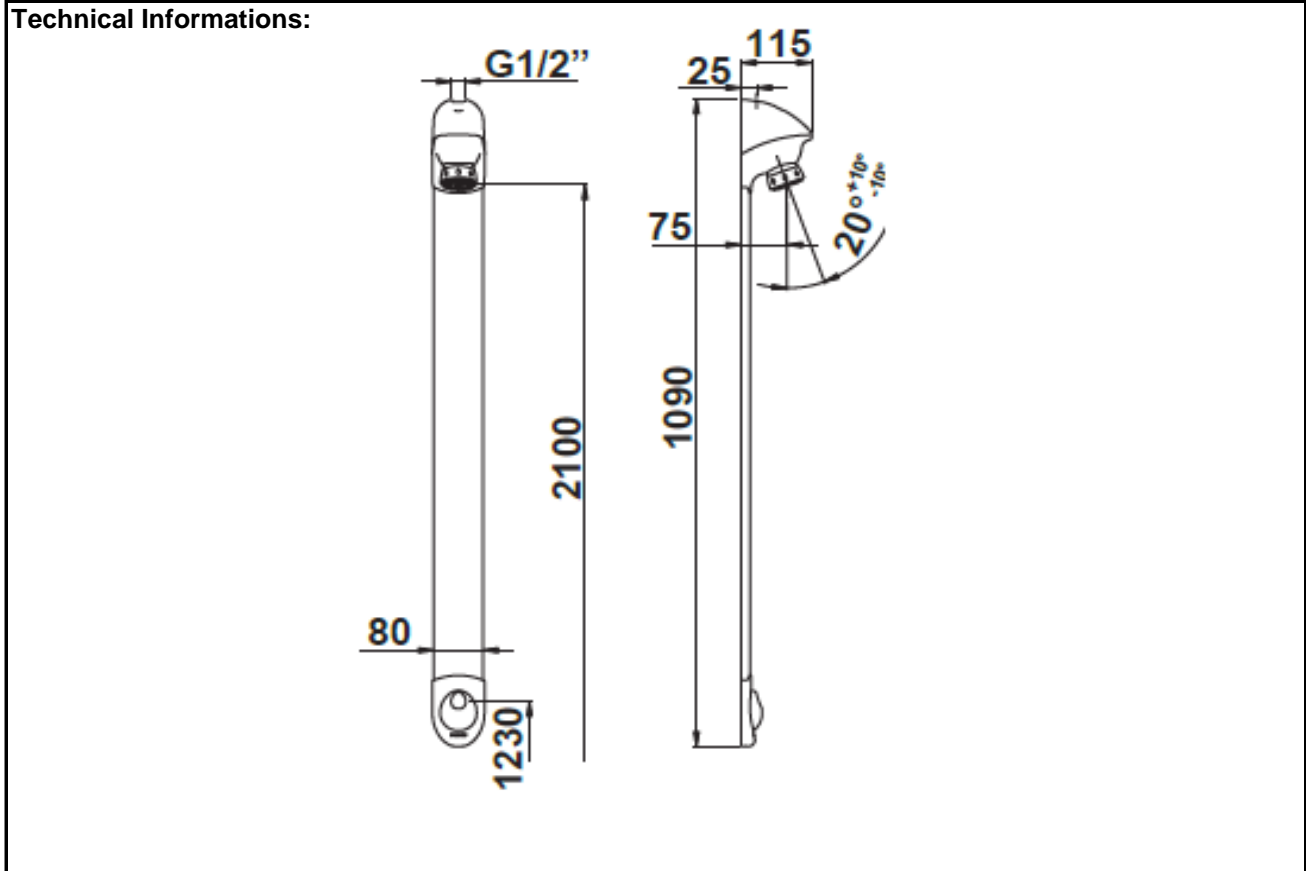

SPECIFICATION SHEET - fittings

BRAND:		Product Photo:
ORIGIN:	France	
SERIES:	DL400	
PRODUCT DESCRIPTION:	Self closing shower tap Automatically stops at 30 sec 3/4" connection without stop valve directional shower head with anti-limescale spikes	
MODEL No.	27430	
FINISH/COLOUR:	Satin grey finish	
DIMENSIONS:	1090mm height	
OPTIONAL MATCHING PARTS:		